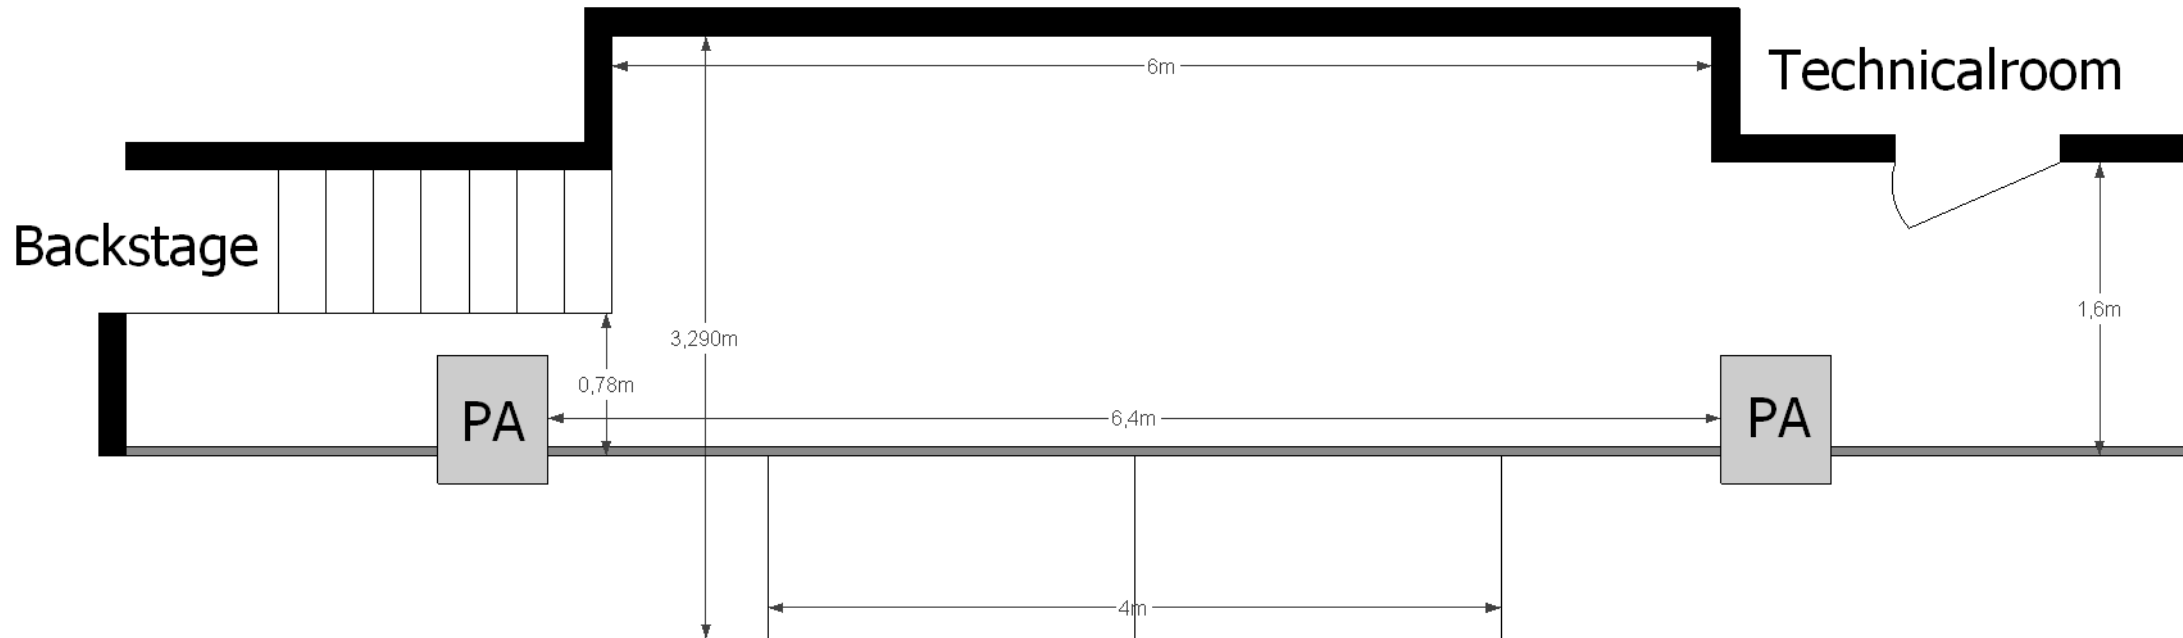

AV Specs	
	Skjerm
Skjermtype	Front projection screen (wall)
Format:	04:03
Dimensjoner:	345cm x 295 cm
	Avstand
1,1m:	Fra scenegulvet til nedre kant av skjermen
8m:	Fra projektor til skjerm

BELLEVILLE

— *Cosmopolite Scene* —

Temporary stage elements (6pcs) can be used as stage extension or as risers in different combinations.

Dimensions:

- 1m x 2m x 0,97m (Stage extension)
- 1m x 2m x 0,40m (Riser)
- 1m x 2m x 0.20m (Riser)

Cosmopolite

Stage Plan Small Stage (Belleville)

Updated: Sept 2015

Temporary stage elements (6pcs) can be used as stage extension or as risers in different combinations.

Dimensions:

- 1m x 2m x 0,97m (Stage extension)
- 1m x 2m x 0,40m (Riser)
- 1m x 2m x 0.20m (Riser)