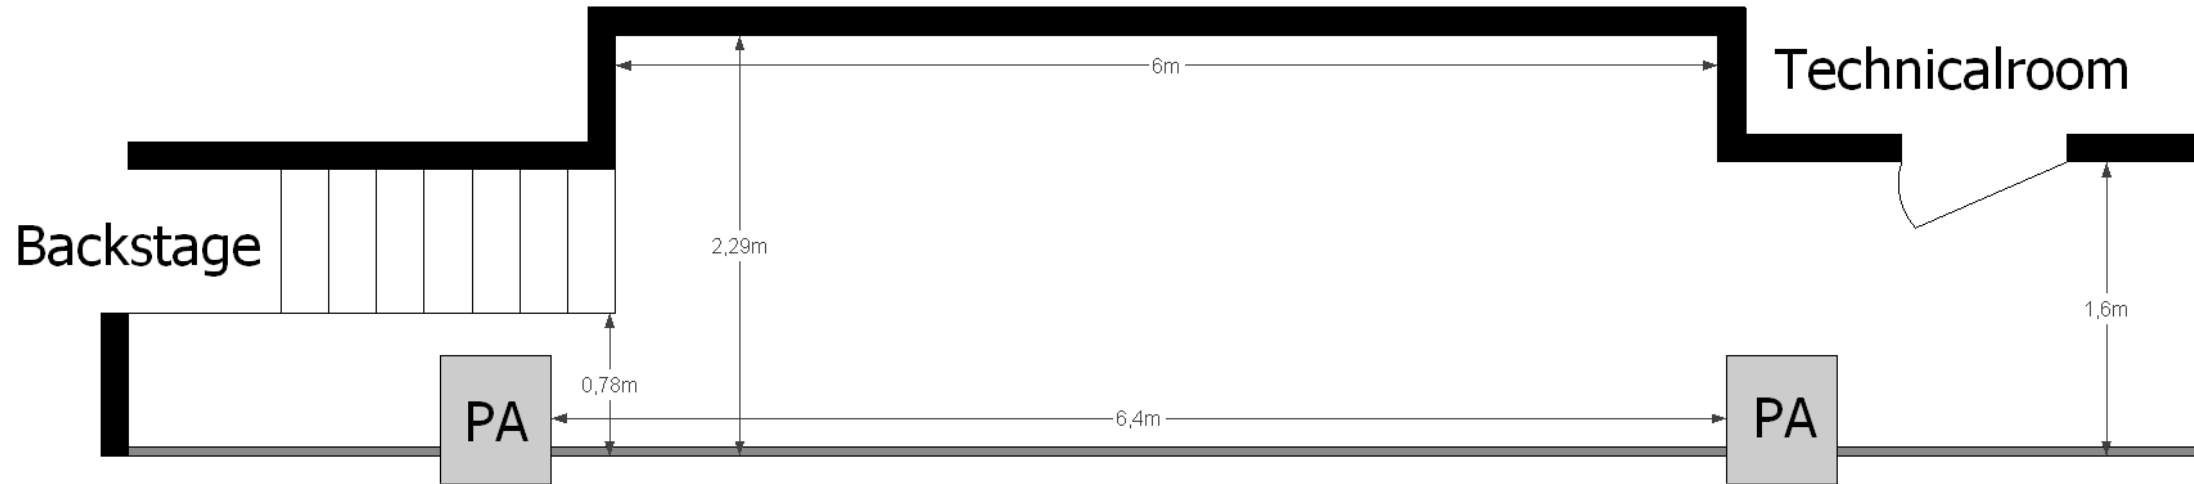

Antall	Utstyr
	Kabler
	XLR
32	Klotz MY206 10 Meter
45	Klotz MY206 5 Meter
	JACK
8	Klotz AIS GmbH
1	Klotz Pro
1	Neutrik Silent
2	Shott tm
1	HotLine
1	Coridal
1	Proel "Die-HarD series"
1	BC25 INC
1	Professional Low Noise Instrument Cable
1	DiMarzlo
	SPEAKON
6	Klotz LY225T 15 Meter
9	Klotz LY225T 10 Meter
	LK
1	Bright Multikabel 20m 12-par LK37 PW12
2	Bright Multikabel 10m 12-par LK37 PW12
1	Bright Multikabel 5m 12-par LK37 PW12
4	Bright Stageboks LK37M-12x XlrF-LF37F Halvboks
4	8right Fanout 12xXlrF -> LK37M
	DI bokser
11	KlarkTeknik DN 100 Activ Direct INJECTION BOX
2	KlarkTeknik Activ DI BOX
1	Whirlwind HotBox Active Reference DI
	Mikrofonstativer
6	Høyt Stativ - med rund fot
26	Høyt Stativ - trepod
2	Lavt Stativ - trepod
16	Lavt Stativ - med rund fot
3	Keyboard "X" type stativ
8	Gitarstativer
4	Høyttalerstativ
	Notestativer
6	Notestativ - medium
24	Notelys - med bøylig hals og ledning
	Scenelementer
20	Nivoflex sceneelement 1x2 m
3	Nivtec transportvogn for 6 podier på høykant, L. 108cm 80502

Cosmopolite
— SCENE OSLO —

Oppdater: Februar 2024

Cosmopolite

Stage Plan Small Stage (Belleville)

Updated: Sept 2015