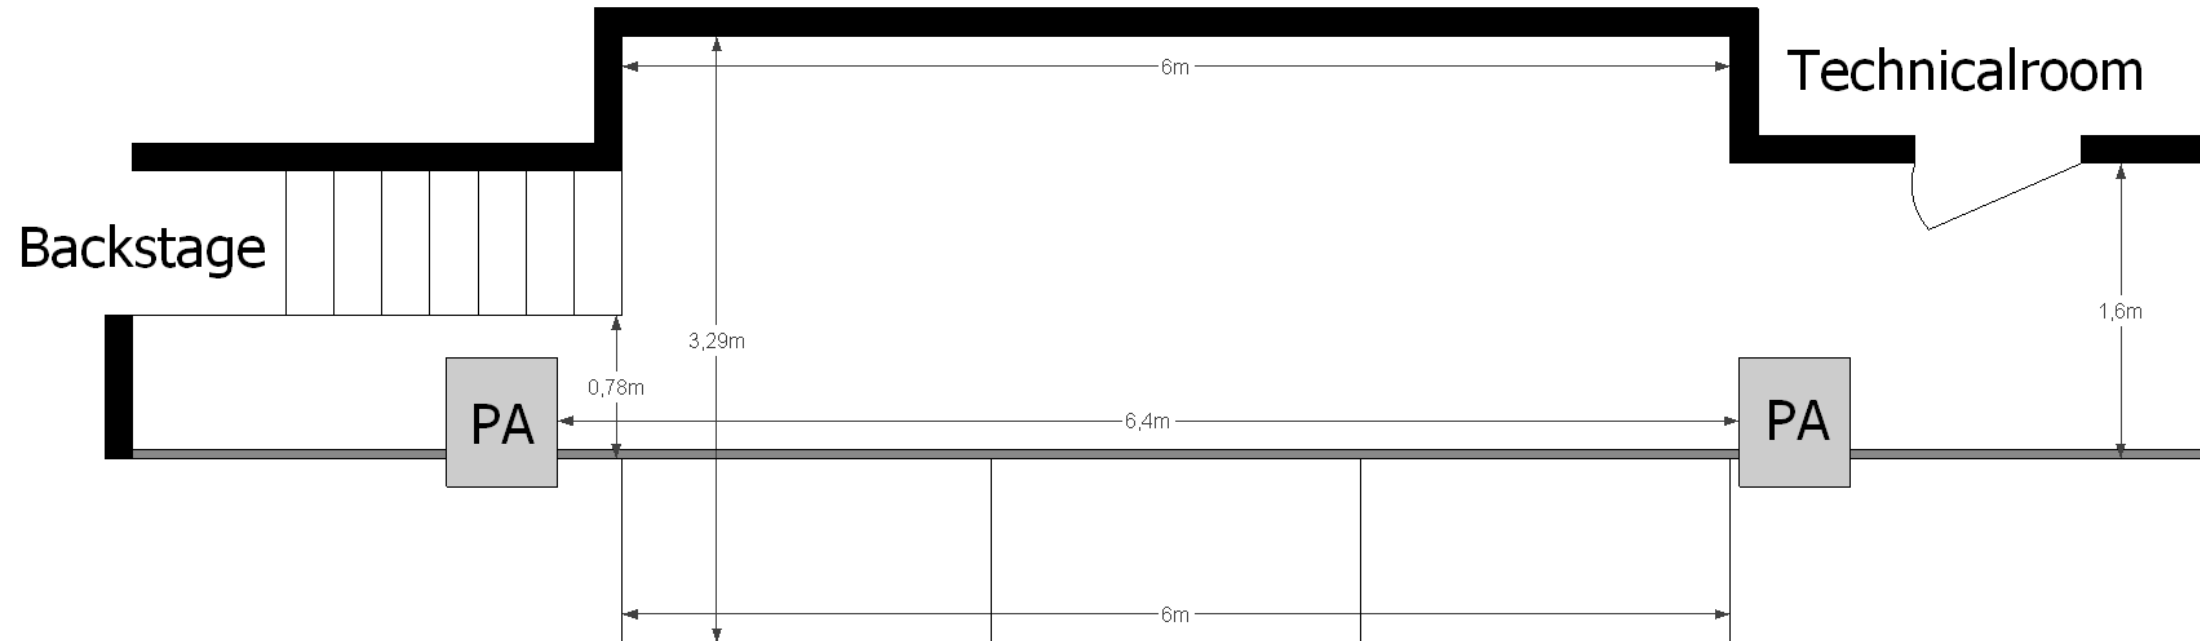

AV Specs	
	Skjerm
Skjermtype	Front projection screen (wall)
Format:	04:03
Dimensjoner:	345cm x 295 cm
	Avstand
1,1m:	Fra scenegulvet til nedre kant av skjermen
8m:	Fra projektor til skjerm

BELLEVILLE

— *Cosmopolite Scene* —

Temporary stage elements (6pcs) can be used as stage extension or as risers in different combinations.

Dimensions:

- 1m x 2m x 0,97m (Stage extension)
- 1m x 2m x 0,40m (Riser)
- 1m x 2m x 0.20m (Riser)

Cosmopolite

Stage Plan Small Stage (Belleville)

Updated: Sept 2015

Temporary stage elements (6pcs) can be used as stage extension or as risers in different combinations.

Dimensions:

- 1m x 2m x 0,97m (Stage extension)
- 1m x 2m x 0,40m (Riser)
- 1m x 2m x 0.20m (Riser)