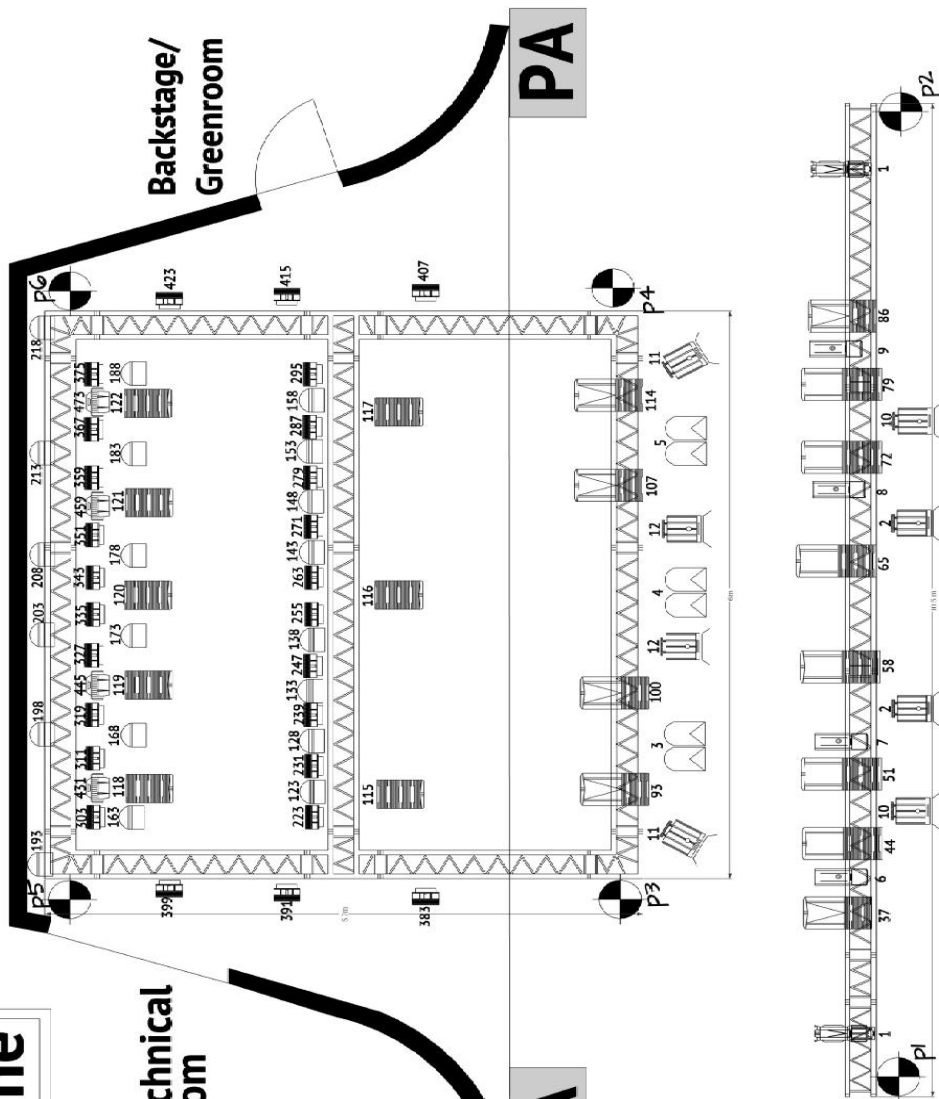

Cosmopolite scene

Lightplot January 2025

Rigging

- Supportingpoint
(electric chain hoist)
- p1, p2 - Pq 400kg
- PI 200kg
- p3, p4 - Pq 600kg
- p5, p6 PI 150kg

Technical room

Backstage/
Greenroom

Legend

- 6pcs Spotlight Profile LED 200W Hyperion 25/50, 6C, 7ch mode
- 6pcs Spotlight Profile LED 200W Hyperion 15/30, 6C, 7ch mode
- 8pcs Spotlight PC LED 200W Hyperion WW, 1ch mode
- 4pcs MAC AURA XB, 14ch mode
- 30pcs Luxibel Bpar 180 rgbw v2, 8ch mode
- 2pcs Source Foure Profil 15/30 750W
- 4pcs Selecon SPX Profil 26° 800W
- 8pcs Selecon Rama 150 Fresnel 1000W
- 6pcs PAR 64 1000W
- 23pcs RUSH PAR 1 RGBW 5Ch Mode
- 6pcs Active Sunstrip, 10ch mode
- 1pcs JEM K1 Hazer

AV Specs	
	Projektor
Type:	Barco G60-W10 DLP laser phosphor projector
Resolution:	1,920 x 1,200 (WUXGA)
Brightness:	10,000 Lumens
Contrast ratio:	1200: 1 sequential; 6000: 1 dynamic; Extreme black: 100,000: 1
Projector connection:	2xHDMI, DVI-D, HDBaseT, 3G-SDI, VGA
Connection in venue:	VGA, HDMI
Input resolutions:	Up to 1,920 x 1,200 @ 60Hz
Dimensions:	(WxLxH) without feet: 484 x 529 x 195 mm / 19.06 x 20.83 x 7.68 inches
Weight:	Weight without lens: 22.7 kg / 50.1 lbs
	Screen
Screen type:	Front projection screen
Format:	16:09
	Distance
1,6m:	From stage floor to lower edge of the screen
17m:	From projector to screen