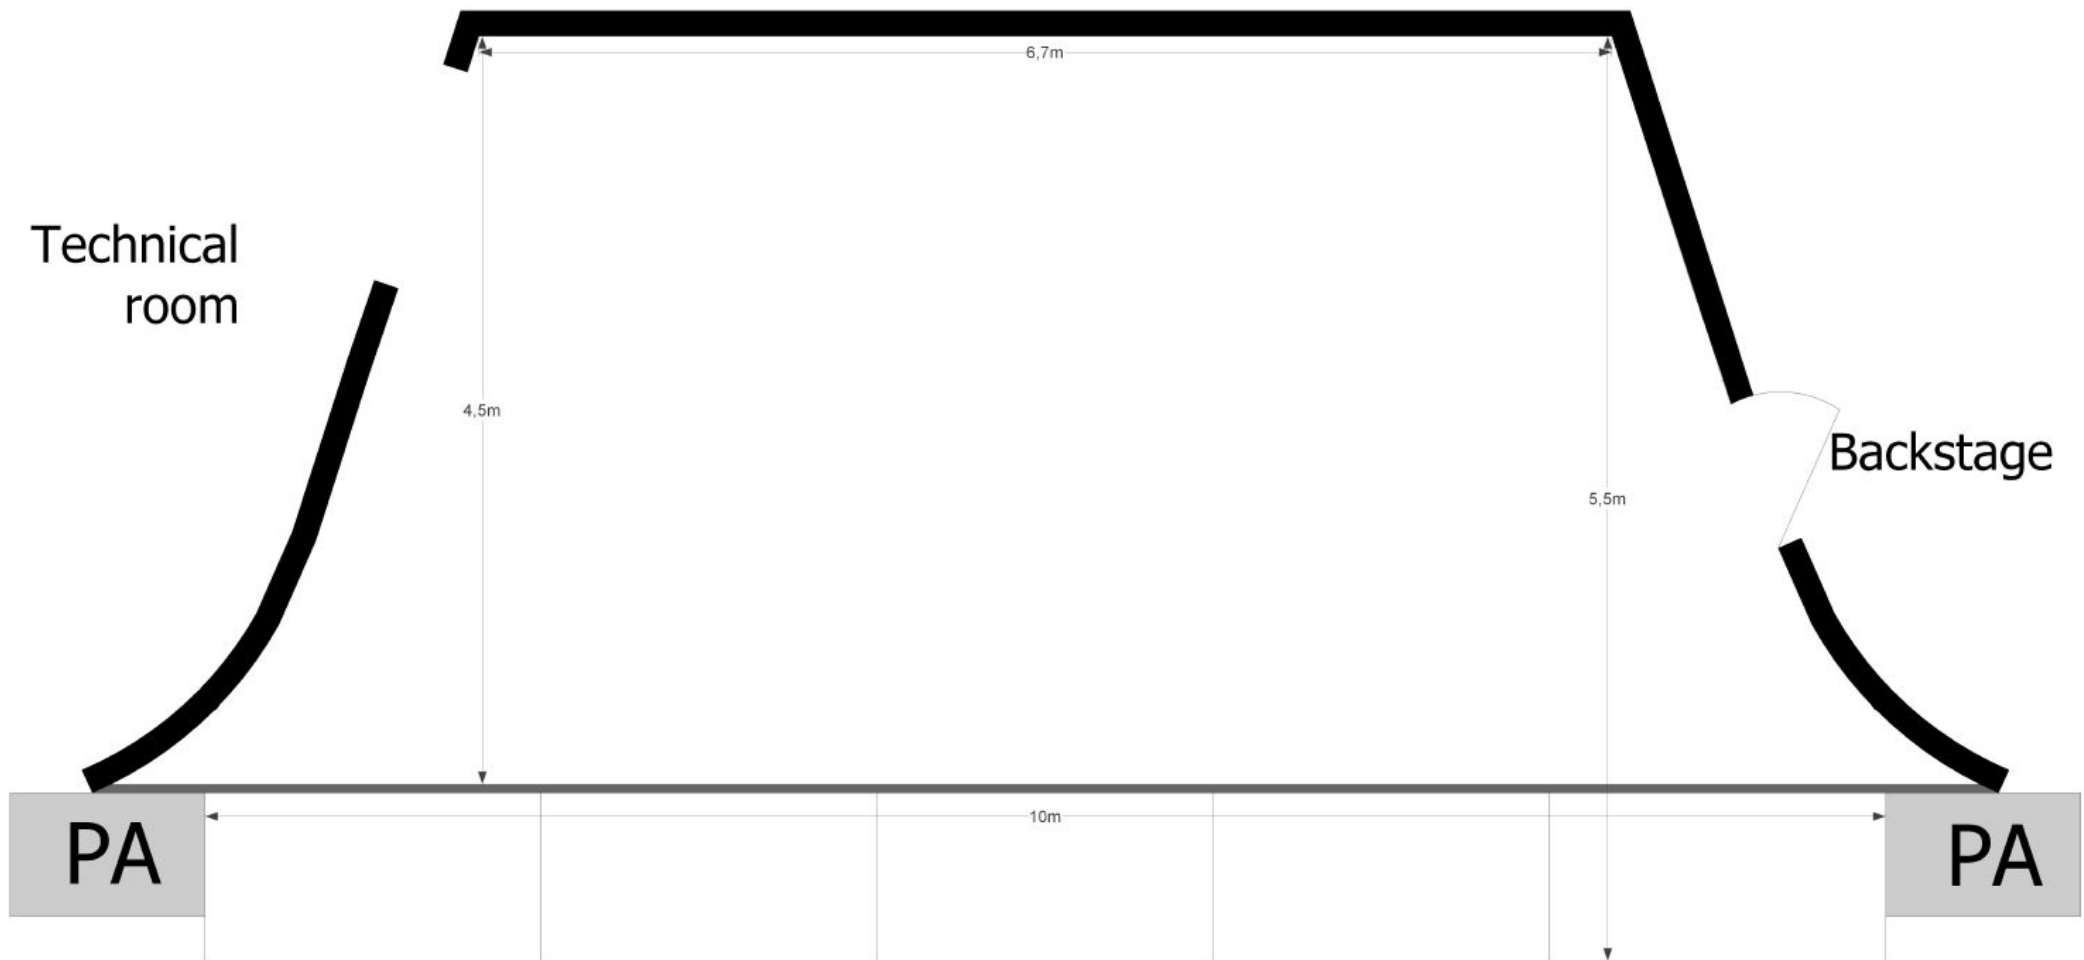

AV Specs	
	Projektor
Type:	Barco G60-W10 DLP laser phosphor projector
Resolution:	1,920 x 1,200 (WUXGA)
Brightness:	10,000 Lumens
Contrast ratio:	1200: 1 sequential; 6000: 1 dynamic; Extreme black: 100,000: 1
Projector connection:	2xHDMI, DVI-D, HDBaseT, 3G-SDI, VGA
Connection in venue:	VGA, HDMI
Input resolutions:	Up to 1,920 x 1,200 @ 60Hz
Dimensions:	(WxLxH) without feet: 484 x 529 x 195 mm / 19.06 x 20.83 x 7.68 inches
Weight:	Weight without lens: 22.7 kg / 50.1 lbs
	Screen
Screen type:	Front projection screen
Format:	16:09
	Distance
1,6m:	From stage floor to lower edge of the screen
17m:	From projector to screen

Cosmopolite Stage Plan Main Stage

Updated: Jan 2017

Cosmopolite

Stage Plan Main Stage

Updated: Jan 2017

Temporary stage elements (20pcs) can be used as stage extension or as risers in different combinations.
Dimensions of a temporary stage element: 1m x 2m
Available heights: 1m (for stage extension)
0,2m (for riser)
0,4m (for riser)

Cosmopolite

Stage Plan Main Stage

Updated: Jan 2017

Temporary stage elements (20pcs) can be used as stage extension or as risers in different combinations.
Dimensions of a temporary stage element: 1m x 2m
Available heights: 1m (for stage extension)
0,2m (for riser)
0,4m (for riser)