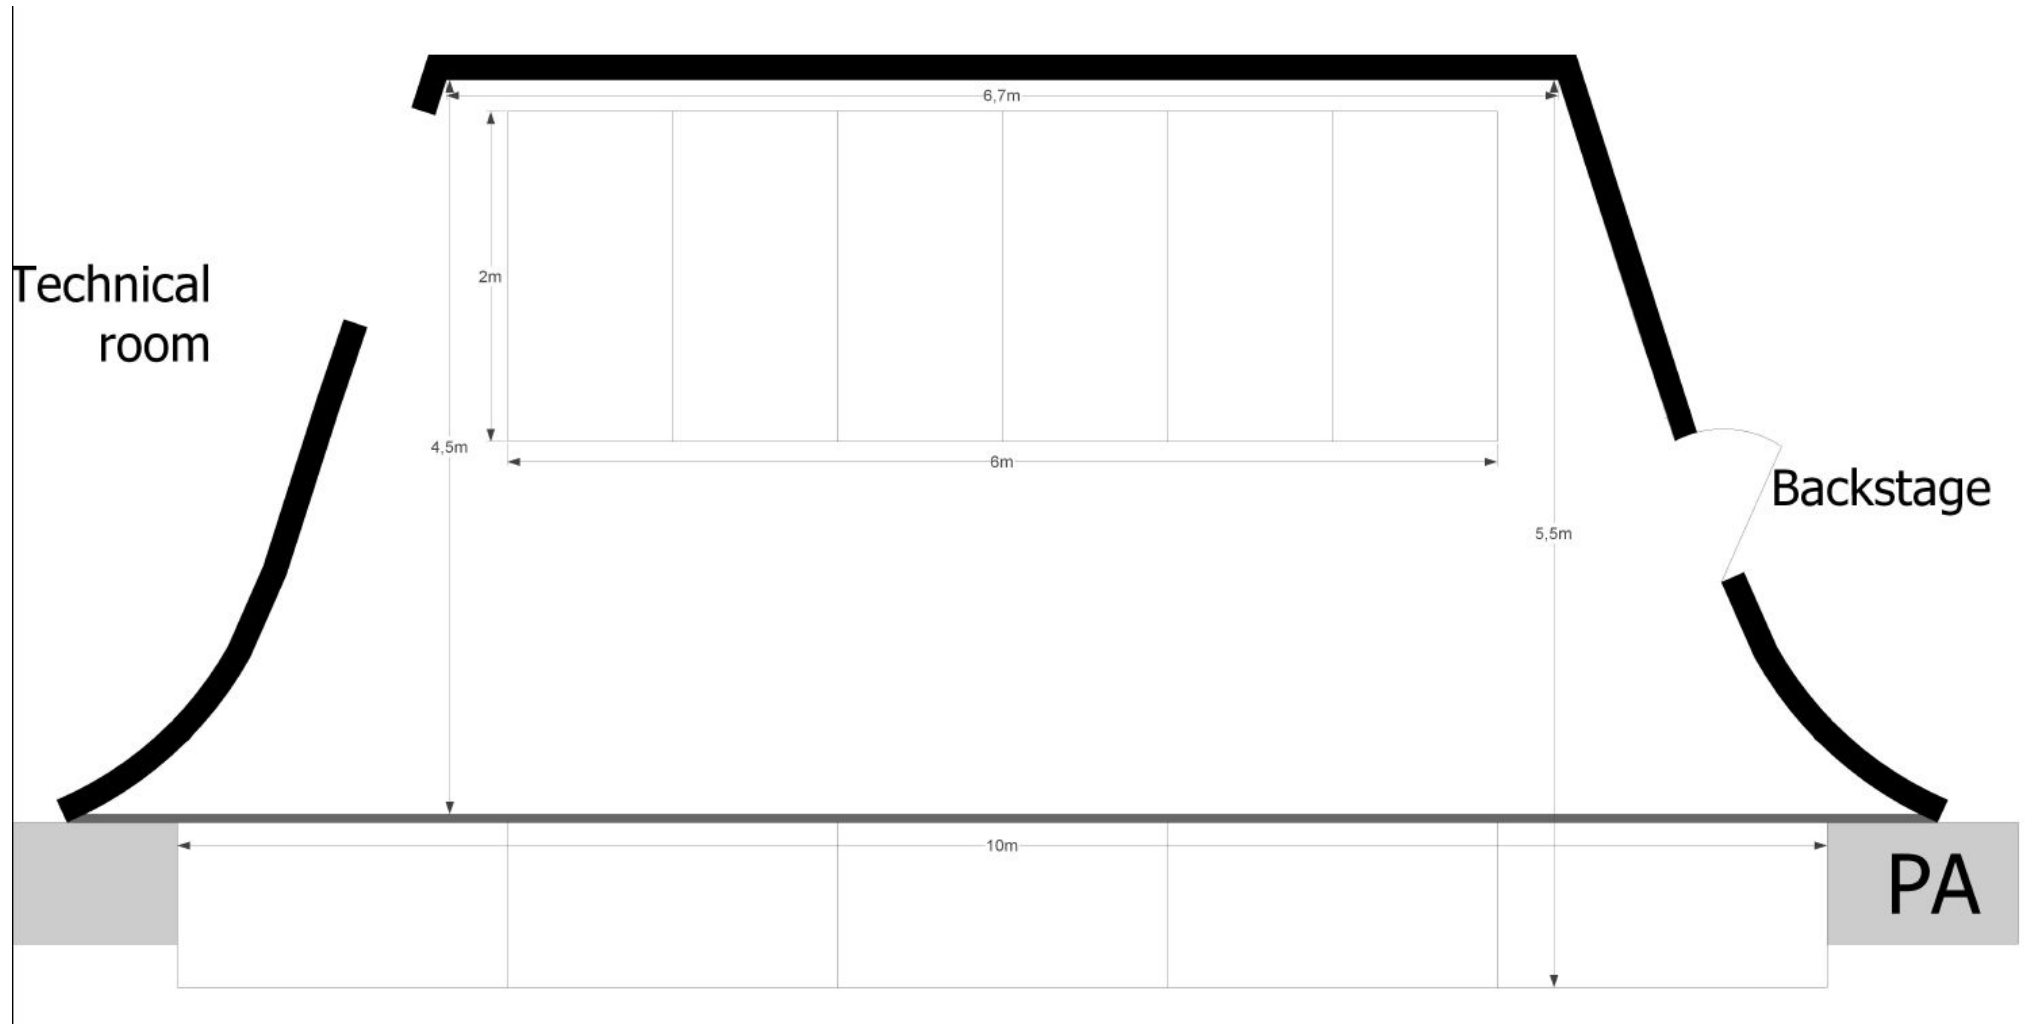

AV Specs	
	Projektor
Type:	Barco G60-W10 DLP laser phosphor projector
Resolution:	1,920 x 1,200 (WUXGA)
Brightness:	10,000 Lumens
Contrast ratio:	1200: 1 sequential; 6000: 1 dynamic; Extreme black: 100,000: 1
Projector connection:	2xHDMI, DVI-D, HDBaseT, 3G-SDI, VGA
Connection in venue:	VGA, HDMI
Input resolutions:	Up to 1,920 x 1,200 @ 60Hz
Dimensions:	(WxLxH) without feet: 484 x 529 x 195 mm / 19.06 x 20.83 x 7.68 inches
Weight:	Weight without lens: 22.7 kg / 50.1 lbs
	Screen
Screen type:	Front projection screen
Format:	16:09
	Distance
1,6m:	From stage floor to lower edge of the screen
17m:	From projector to screen

Cosmopolite Stage Plan Main Stage

Updated: Jan 2017

Cosmopolite

Stage Plan Main Stage

Updated: Jan 2017

Temporary stage elements (20pcs) can be used as stage extension or as risers in different combinations.
Dimensions of a temporary stage element: 1m x 2m
Available heights: 1m (for stage extension)
0,2m (for riser)
0,4m (for riser)

Cosmopolite

Stage Plan Main Stage

Updated: Jan 2017

Temporary stage elements (20pcs) can be used as stage extension or as risers in different combinations.
Dimensions of a temporary stage element: 1m x 2m
Available heights: 1m (for stage extension)
0,2m (for riser)
0,4m (for riser)