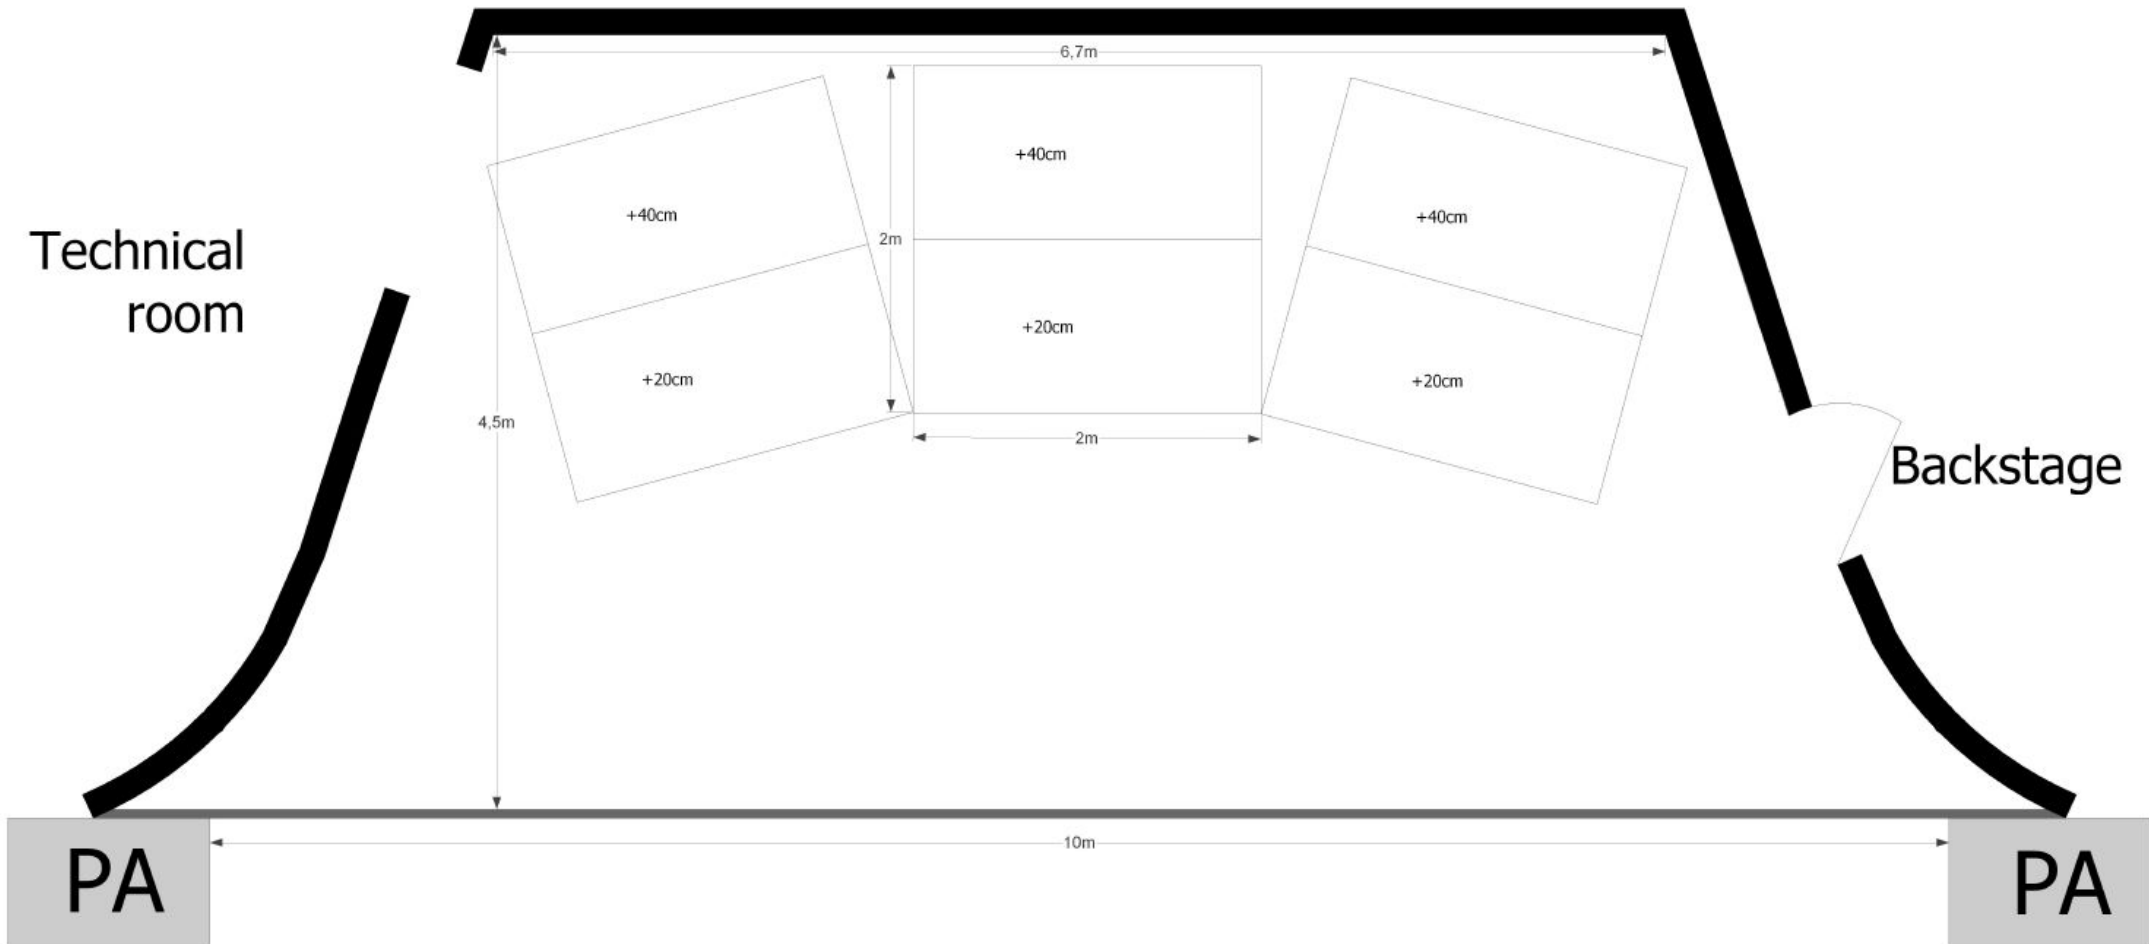

Cosmopolite Stage Plan Main Stage

Updated: Jan 2017

Cosmopolite

Stage Plan Main Stage

Updated: Jan 2017

Temporary stage elements (20pcs) can be used as stage extension or as risers in different combinations.
Dimensions of a temporary stage element: 1m x 2m
Available heights: 1m (for stage extension)
0,2m (for riser)
0,4m (for riser)

Cosmopolite

Stage Plan Main Stage

Updated: Jan 2017

Temporary stage elements (20pcs) can be used as stage extension or as risers in different combinations.
Dimensions of a temporary stage element: 1m x 2m
Available heights: 1m (for stage extension)
0,2m (for riser)
0,4m (for riser)