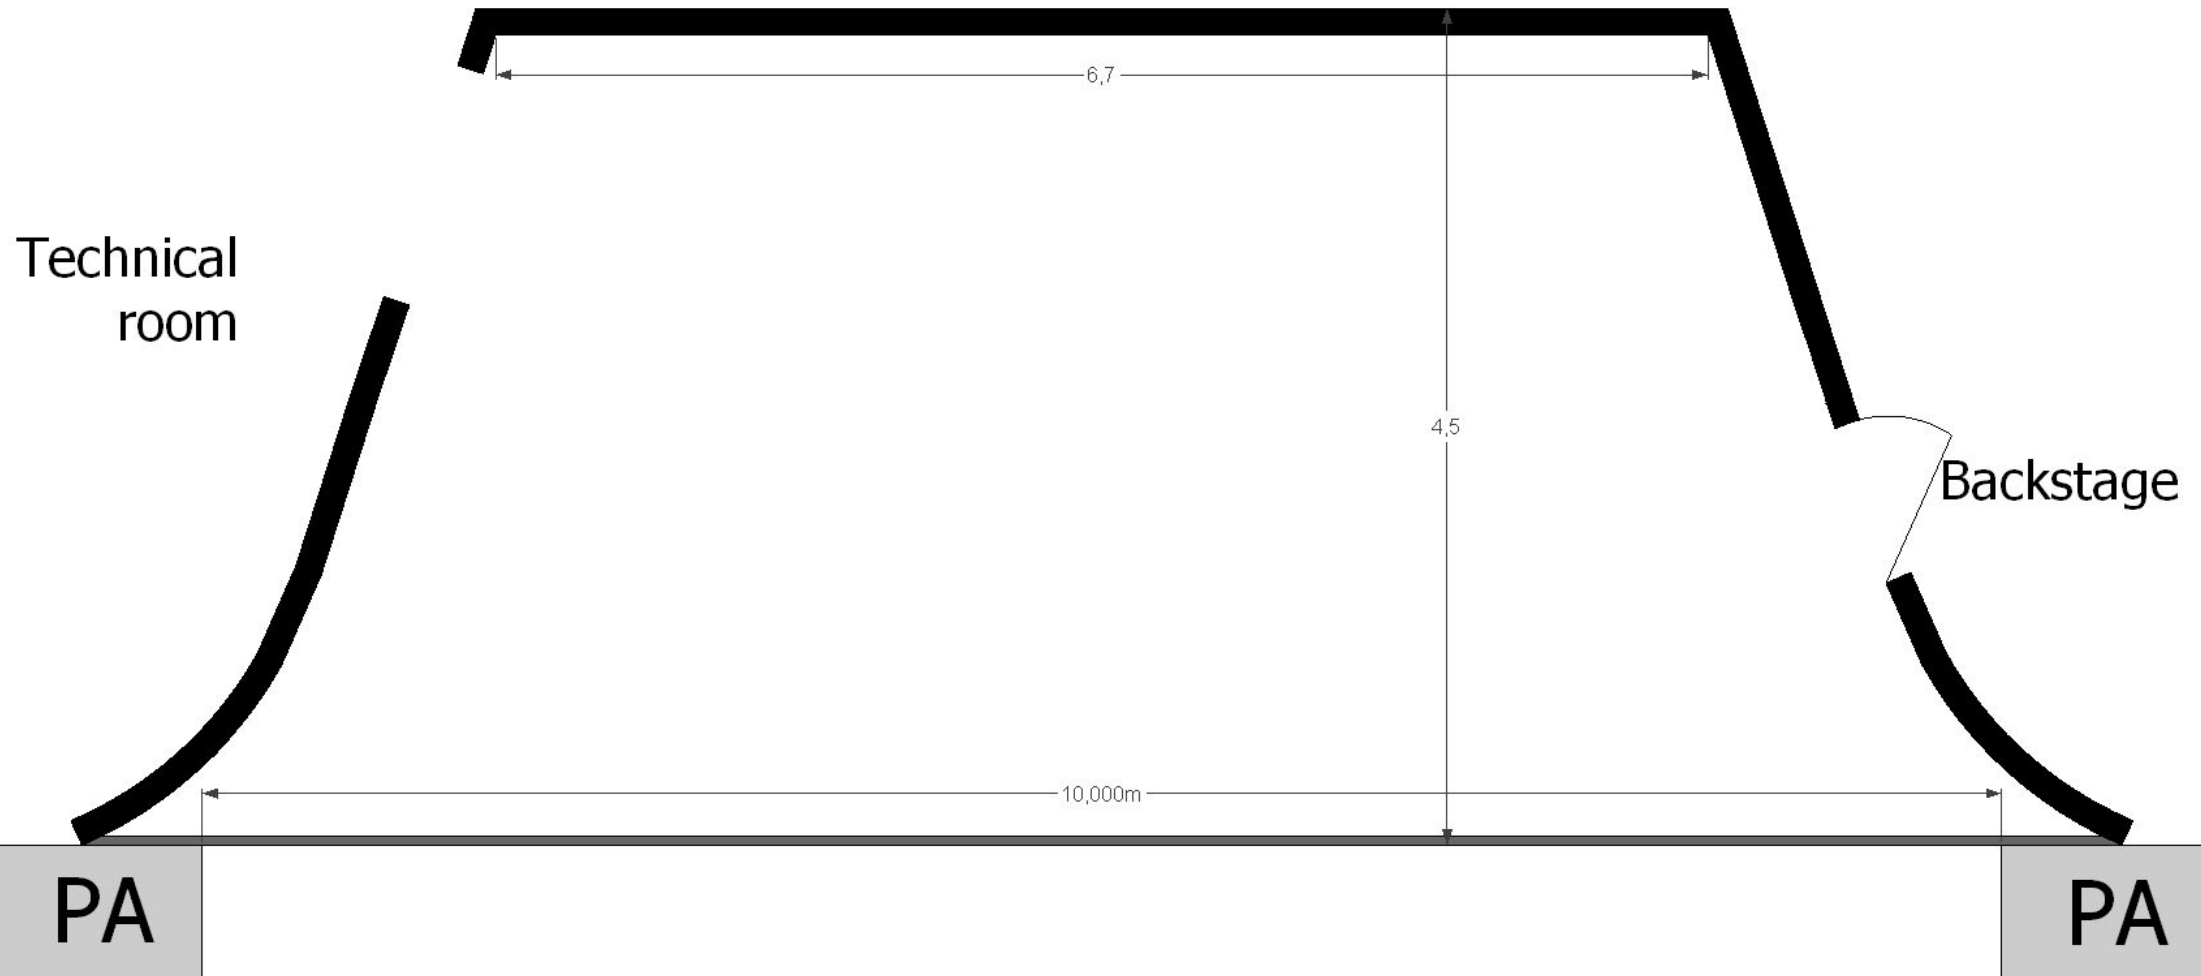

AV Specs	
	Projektor
Type:	Barco G60-W10 DLP laser phosphor projector
Resolution:	1,920 x 1,200 (WUXGA)
Brightness:	10,000 Lumens
Contrast ratio:	1200: 1 sequential; 6000: 1 dynamic; Extreme black: 100,000: 1
Projector connection:	2xHDMI, DVI-D, HDBaseT, 3G-SDI, VGA
Connection in venue:	VGA, HDMI
Input resolutions:	Up to 1,920 x 1,200 @ 60Hz
Dimensions:	(WxLxH) without feet: 484 x 529 x 195 mm / 19.06 x 20.83 x 7.68 inches
Weight:	Weight without lens: 22.7 kg / 50.1 lbs
	Screen
Screen type:	Front projection screen
Format:	16:09
	Distance
1,6m:	From stage floor to lower edge of the screen
17m:	From projector to screen

Cosmopolite Stage Plan Main Stage

Updated: Jan 2017

Cosmopolite

Stage Plan Main Stage

Updated: Jan 2017

Temporary stage elements (20pcs) can be used as stage extension or as risers in different combinations.
Dimensions of a temporary stage element: 1m x 2m
Available heights: 1m (for stage extension)
0,2m (for riser)
0,4m (for riser)

Cosmopolite

Stage Plan Main Stage

Updated: Jan 2017

Temporary stage elements (20pcs) can be used as stage extension or as risers in different combinations.
Dimensions of a temporary stage element: 1m x 2m
Available heights: 1m (for stage extension)
0,2m (for riser)
0,4m (for riser)