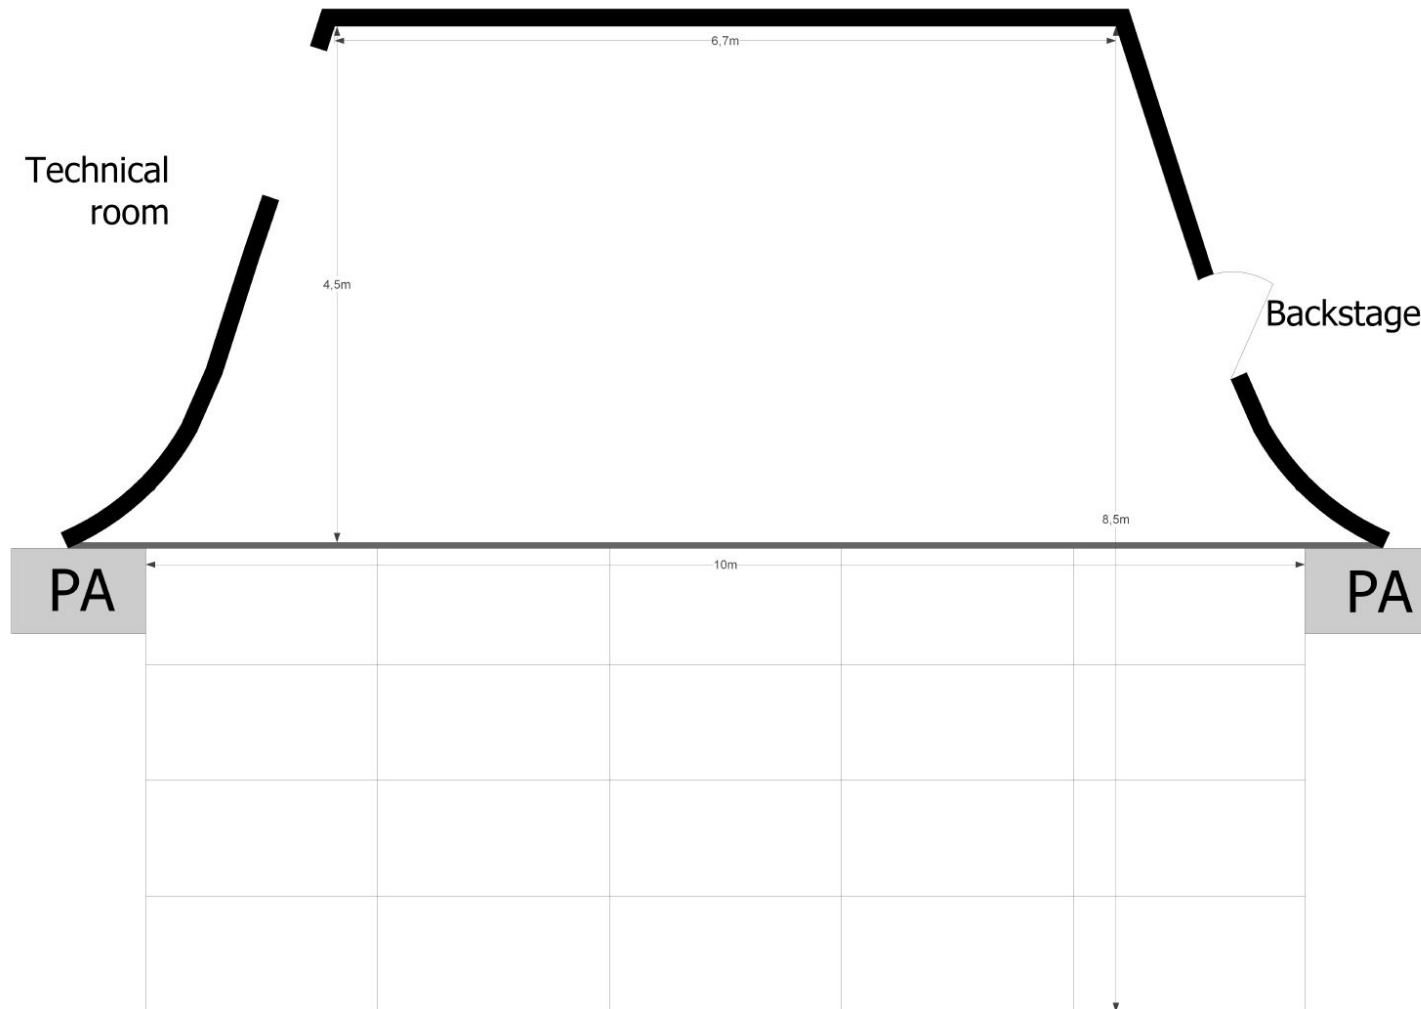

AV Specs	
	Projektor
Type:	Barco G60-W10 DLP laser phosphor projector
Resolution:	1,920 x 1,200 (WUXGA)
Brightness:	10,000 Lumens
Contrast ratio:	1200: 1 sequential; 6000: 1 dynamic; Extreme black: 100,000: 1
Projector connection:	2xHDMI, DVI-D, HDBaseT, 3G-SDI, VGA
Connection in venue:	VGA, HDMI
Input resolutions:	Up to 1,920 x 1,200 @ 60Hz
Dimensions:	(WxLxH) without feet: 484 x 529 x 195 mm / 19.06 x 20.83 x 7.68 inches
Weight:	Weight without lens: 22.7 kg / 50.1 lbs
	Screen
Screen type:	Front projection screen
Format:	16:09
	Distance
1,6m:	From stage floor to lower edge of the screen
17m:	From projector to screen

Cosmopolite

Stage Plan Main Stage

Updated: Jan 2017

Temporary stage elements (20pcs) can be used as stage extension or as risers in different combinations.
Dimensions of a temporary stage element: 1m x 2m
Available heights: 1m (for stage extension)
0,2m (for riser)
0,4m (for riser)