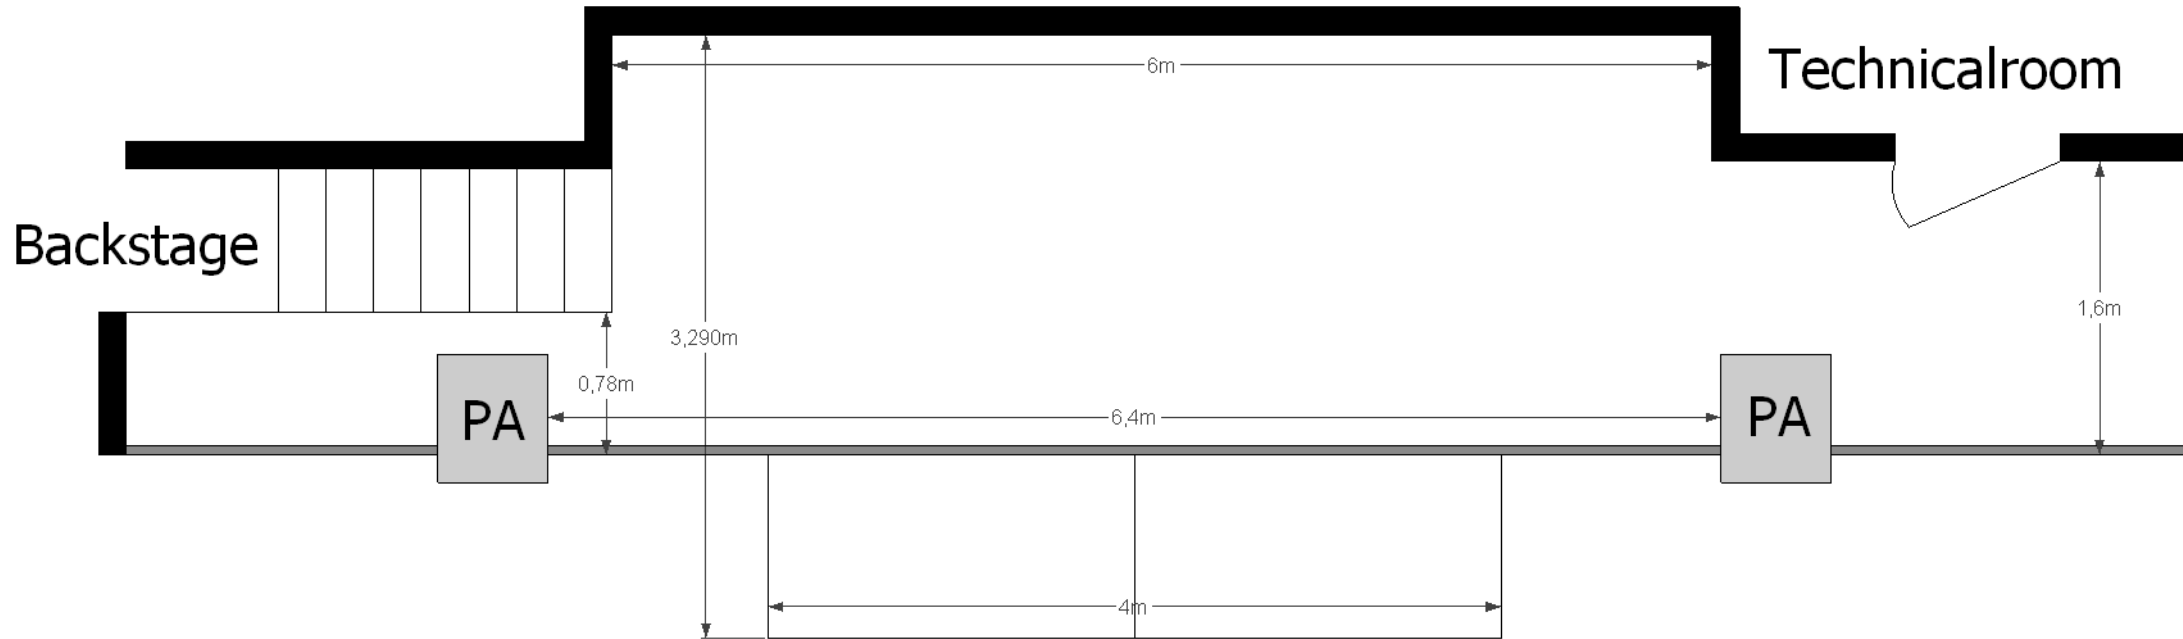

AV Specs	
	Skjerm
Skjermtype	Front projection screen (wall)
Format:	04:03
Dimensjoner:	345cm x 295 cm
	Avstand
1,1m:	Fra scenegulvet til nedre kant av skjermen
8m:	Fra projektor til skjerm

BELLEVILLE

— *Cosmopolite Scene* —

Cosmopolite

Stage Plan Small Stage (Belleville)

Updated: Sept 2015

Cosmopolite

Stage Plan Small Stage (Belleville)

Updated: Sept 2015

Temporary stage elements (6pcs) can be used as stage extension or as risers in different combinations.

Dimensions:

- 1m x 2m x 0,97m (Stage extension)
- 1m x 2m x 0,40m (Riser)
- 1m x 2m x 0,20m (Riser)

Cosmopolite

Stage Plan Small Stage (Belleville)

Updated: Sept 2015

Temporary stage elements (6pcs) can be used as stage extension or as risers in different combinations.

Dimensions:

- 1m x 2m x 0,97m (Stage extension)
- 1m x 2m x 0,40m (Riser)
- 1m x 2m x 0.20m (Riser)