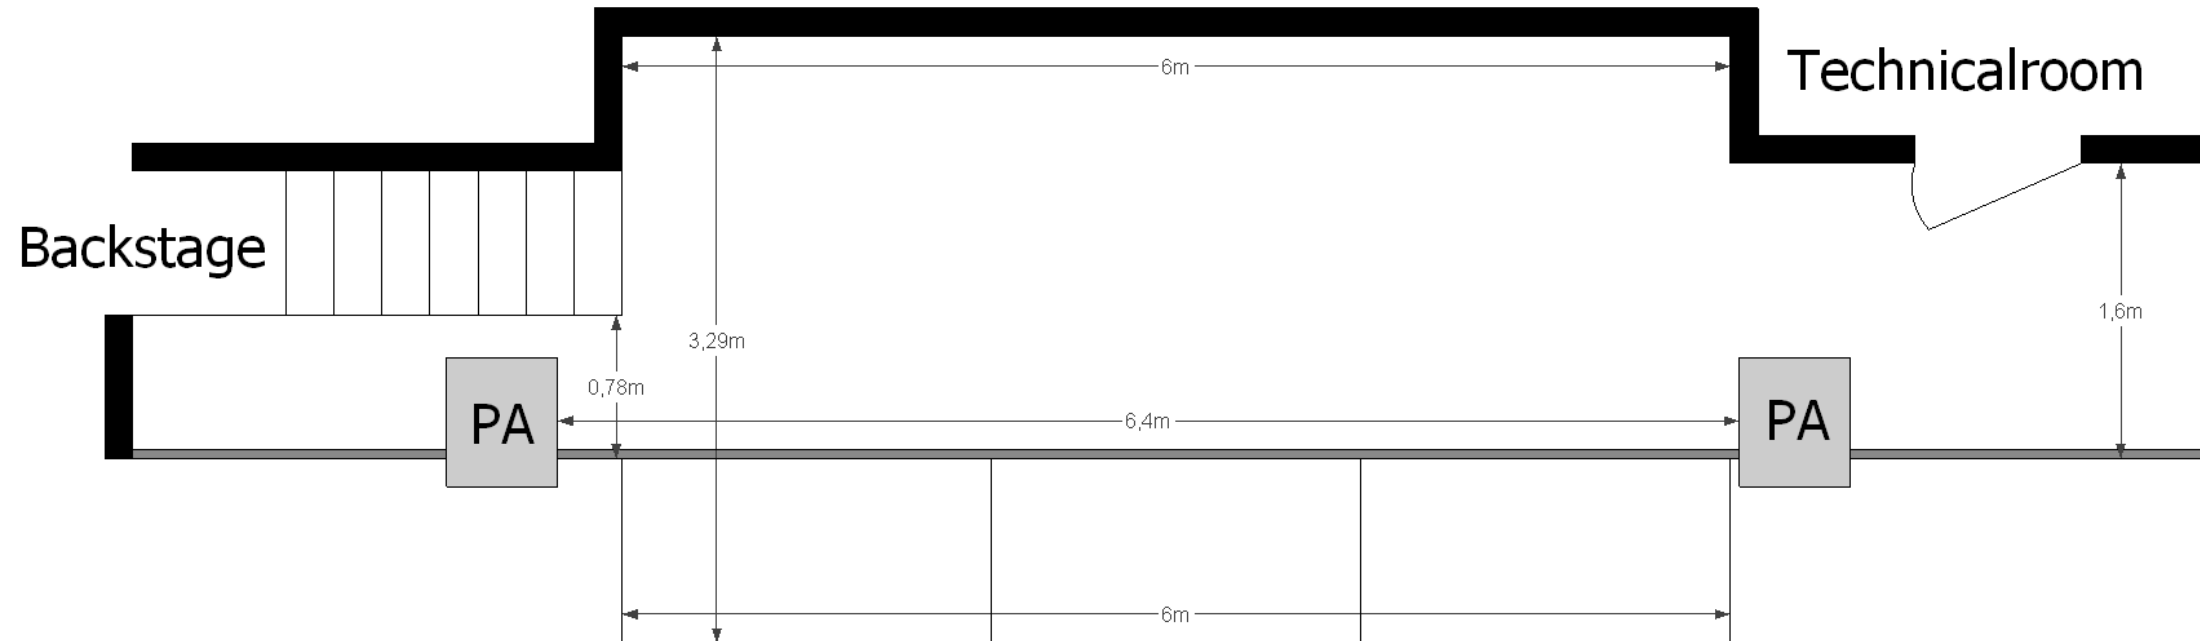

AV Specs	
	Skjerm
Skjermtype	Front projection screen (wall)
Format:	04:03
Dimensjoner:	345cm x 295 cm
	Avstand
1,1m:	Fra scenegulvet til nedre kant av skjermen
8m:	Fra projektor til skjerm

BELLEVILLE

— *Cosmopolite Scene* —

Cosmopolite

Stage Plan Small Stage (Belleville)

Updated: Sept 2015

Cosmopolite

Stage Plan Small Stage (Belleville)

Updated: Sept 2015

Temporary stage elements (6pcs) can be used as stage extension or as risers in different combinations.

Dimensions:

- 1m x 2m x 0,97m (Stage extension)
- 1m x 2m x 0,40m (Riser)
- 1m x 2m x 0,20m (Riser)

Cosmopolite

Stage Plan Small Stage (Belleville)

Updated: Sept 2015

Temporary stage elements (6pcs) can be used as stage extension or as risers in different combinations.

Dimensions:

- 1m x 2m x 0,97m (Stage extension)
- 1m x 2m x 0,40m (Riser)
- 1m x 2m x 0.20m (Riser)