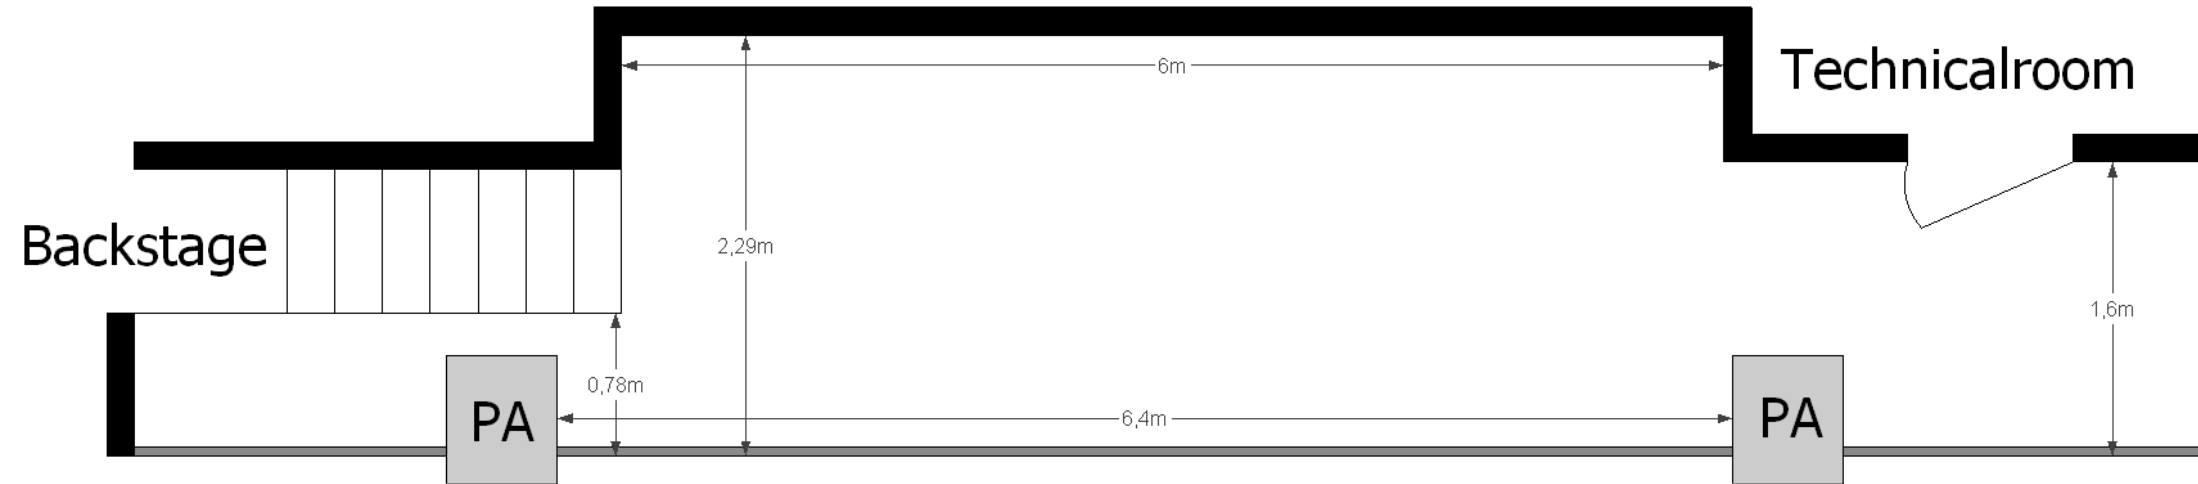

Various	
Units	Equipment
	Kables
	XLR
32	Klotz MY206 10 Meter
45	Klotz MY206 5 Meter
	JACK
8	Klotz AIS GmbH
1	Klotz Pro
1	Neutrik Silent
2	Shott tm
1	HotLine
1	Coridal
1	Proel "Die-HarD series"
1	BC25 INC
1	Professional Low Noise Instrument Cable
1	DiMarzlo
	SPEAKON
6	Klotz LY225T 15 Meter
9	Klotz LY225T 10 Meter
	LK
1	Bright Multikabel 20m 12-par LK37 PW12
2	Bright Multikabel 10m 12-par LK37 PW12
1	Bright Multikabel 5m 12-par LK37 PW12
4	Bright Stageboks LK37M-12x XlrF-LF37F Halvboks
4	Bright Fanout 12xXlrF -> LK37M
	DI box
11	KlarkTeknik DN 100 Activ Direct INJECTION BOX
2	KlarkTeknik Activ DI BOX
1	Whirlwind HotBox Active Reference DI
	Mic stands
6	High Stand - with round base
26	High Tripod - tripod
2	Low Tripod - tripod
16	Low Stand - with round base
3	Keyboard "X" type stand
8	Guitar stands
4	Speaker stand
	Music stands
6	Music stand - medium
24	Note light - with flexible neck and cord
	Stage elements
20	Nivoflex stage element 1x2 m
3	Nivtec transport trolley for 6 podiums on a high edge, L. 108cm 80502

Cosmopolite

Stage Plan Small Stage (Belleville)

Updated: Sept 2015