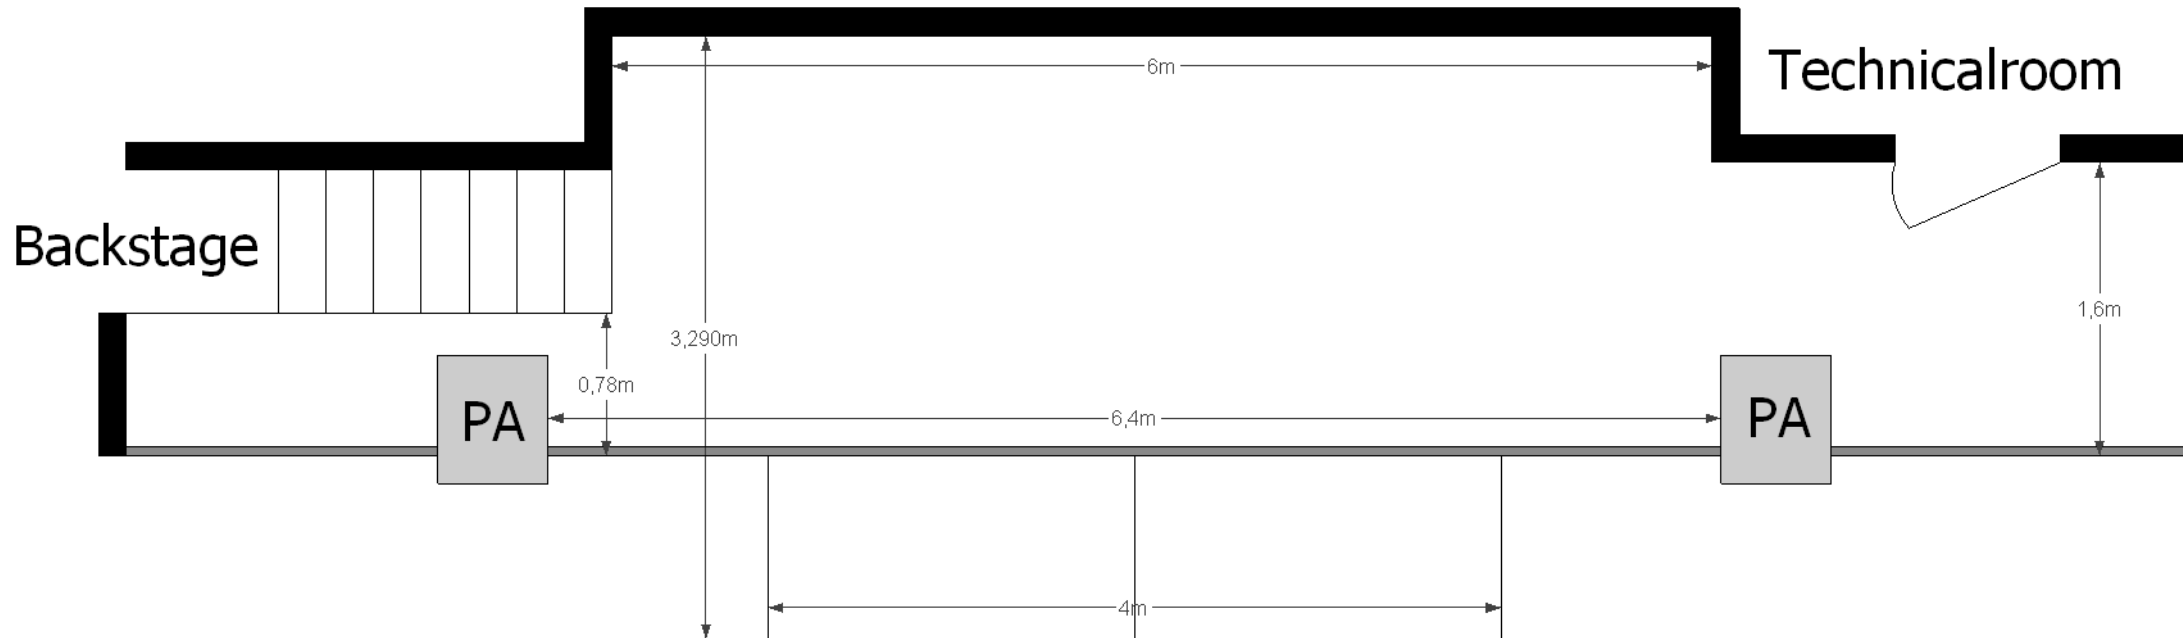

Cosmopolite

Stage Plan Small Stage (Belleville)

Updated: Sept 2015

Cosmopolite

Stage Plan Small Stage (Belleville)

Updated: Sept 2015

Temporary stage elements (6pcs) can be used as stage extension or as risers in different combinations.

Dimensions:

- 1m x 2m x 0,97m (Stage extension)
- 1m x 2m x 0,40m (Riser)
- 1m x 2m x 0.20m (Riser)

Cosmopolite

Stage Plan Small Stage (Belleville)

Updated: Sept 2015

Temporary stage elements (6pcs) can be used as stage extension or as risers in different combinations.

Dimensions:

- 1m x 2m x 0,97m (Stage extension)
- 1m x 2m x 0,40m (Riser)
- 1m x 2m x 0.20m (Riser)