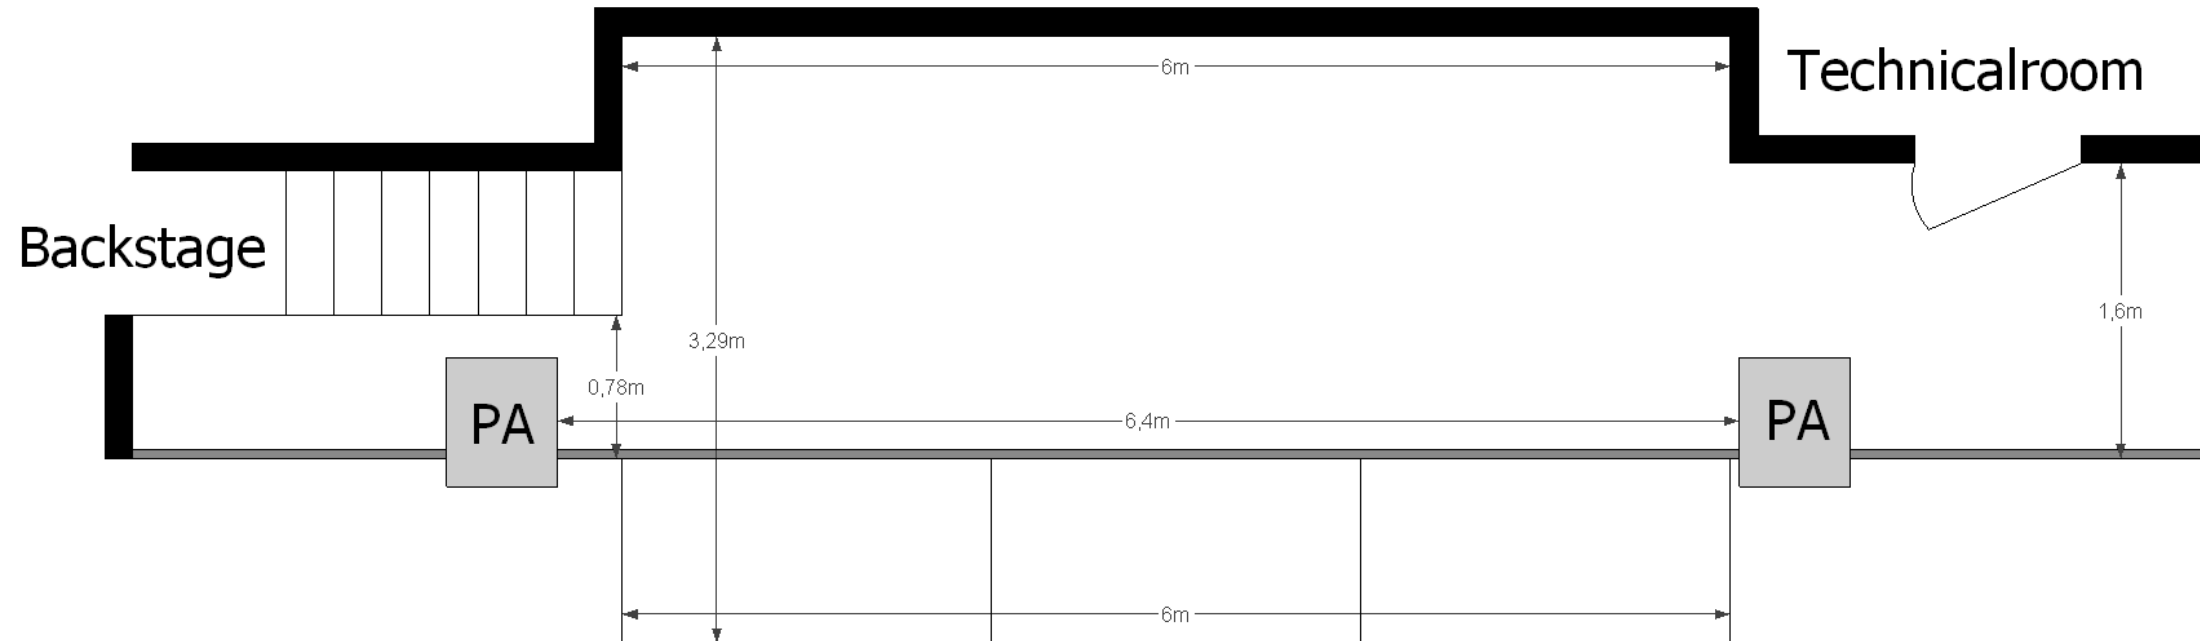

Cosmopolite

Stage Plan Small Stage (Belleville)

Updated: Sept 2015

Cosmopolite

Stage Plan Small Stage (Belleville)

Updated: Sept 2015

Temporary stage elements (6pcs) can be used as stage extension or as risers in different combinations.

Dimensions:

- 1m x 2m x 0,97m (Stage extension)
- 1m x 2m x 0,40m (Riser)
- 1m x 2m x 0.20m (Riser)

Cosmopolite

Stage Plan Small Stage (Belleville)

Updated: Sept 2015

Temporary stage elements (6pcs) can be used as stage extension or as risers in different combinations.

Dimensions:

- 1m x 2m x 0,97m (Stage extension)
- 1m x 2m x 0,40m (Riser)
- 1m x 2m x 0.20m (Riser)