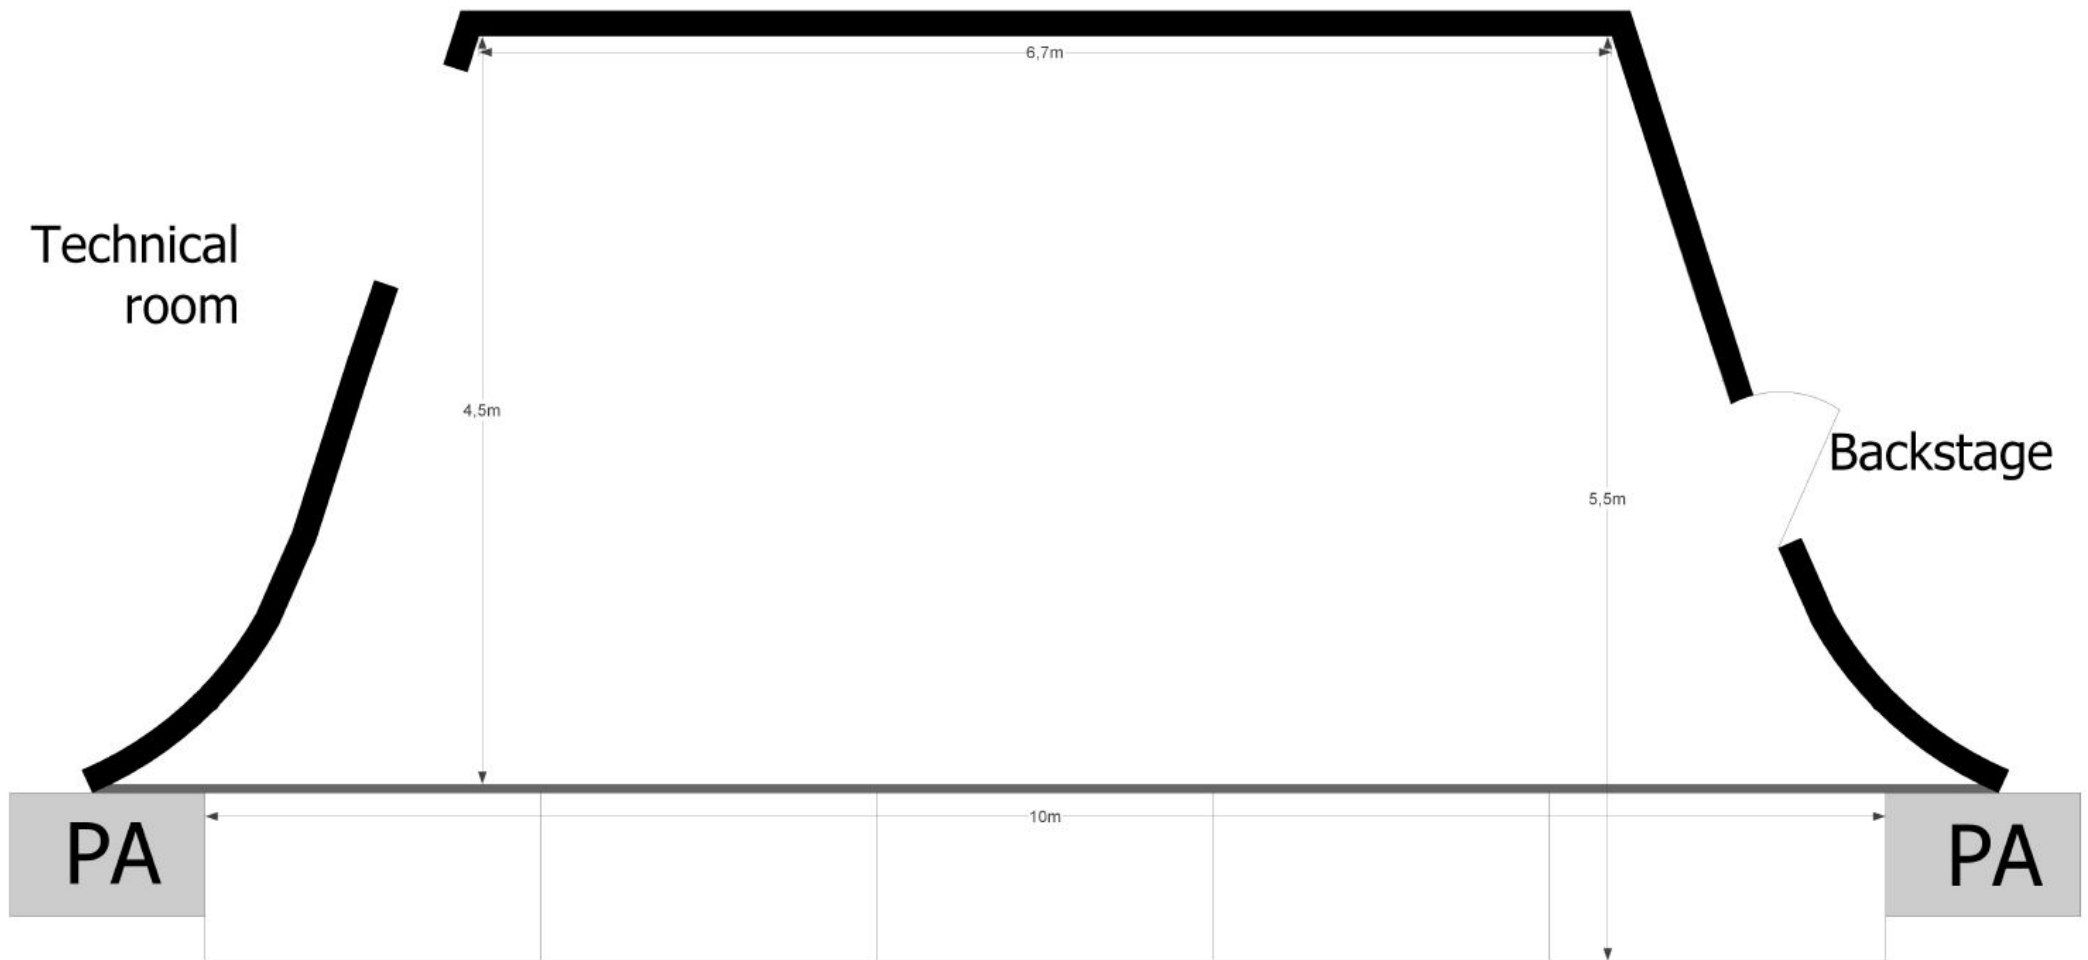

AV Specs	
	Utstyr
	Prosjektor
Type:	Barco G60-W10 DLP laser phosphor projector
Oppløsning:	1,920 x 1,200 (WUXGA)
Lysstyrke:	10,000 Lumens
Kontrastforhold:	1200: 1 sekvensiell; 6000: 1 dynamisk; Ekstrem svart: 100.000: 1
Tilkobling på projektor:	2xHDMI, DVI-D, HDBaseT, 3G-SDI, VGA
Tilkobling i venue:	VGA, HDMI
Inngangsuppløsninger:	Opptil 1.920 x 1.200 @ 60Hz
Dimensjoner:	(BxLxH) uten føtter: 484 x 529 x 195 mm / 19,06 x 20,83 x 7,68 tommer
Vekt:	Vekt uten objektiv: 22,7 kg / 50,1 lbs
	Skjerm
Skjermtype	Front projection screen
Format:	16:09
	Avstand
1,6m:	Fra scenegulvet til nedre kant av skjermen
17m:	Fra projektor til skjerm

Cosmopolite Stage Plan Main Stage

Updated: Jan 2017

Cosmopolite

Stage Plan Main Stage

Updated: Jan 2017

Temporary stage elements (20pcs) can be used as stage extension or as risers in different combinations.

Dimensions of a temporary stage element: 1m x 2m

Available heights: 1m (for stage extension)

0,2m (for riser)

0,4m (for riser)

Cosmopolite

Stage Plan Main Stage

Updated: Jan 2017

Temporary stage elements (20pcs) can be used as stage extension or as risers in different combinations.
Dimensions of a temporary stage element: 1m x 2m
Available heights: 1m (for stage extension)
0,2m (for riser)
0,4m (for riser)

Cosmopolite

Stage Plan Main Stage

Updated: Jan 2017

Temporary stage elements (20pcs) can be used as stage extension or as risers in different combinations.
Dimensions of a temporary stage element: 1m x 2m
Available heights: 1m (for stage extension)
0,2m (for riser)
0,4m (for riser)