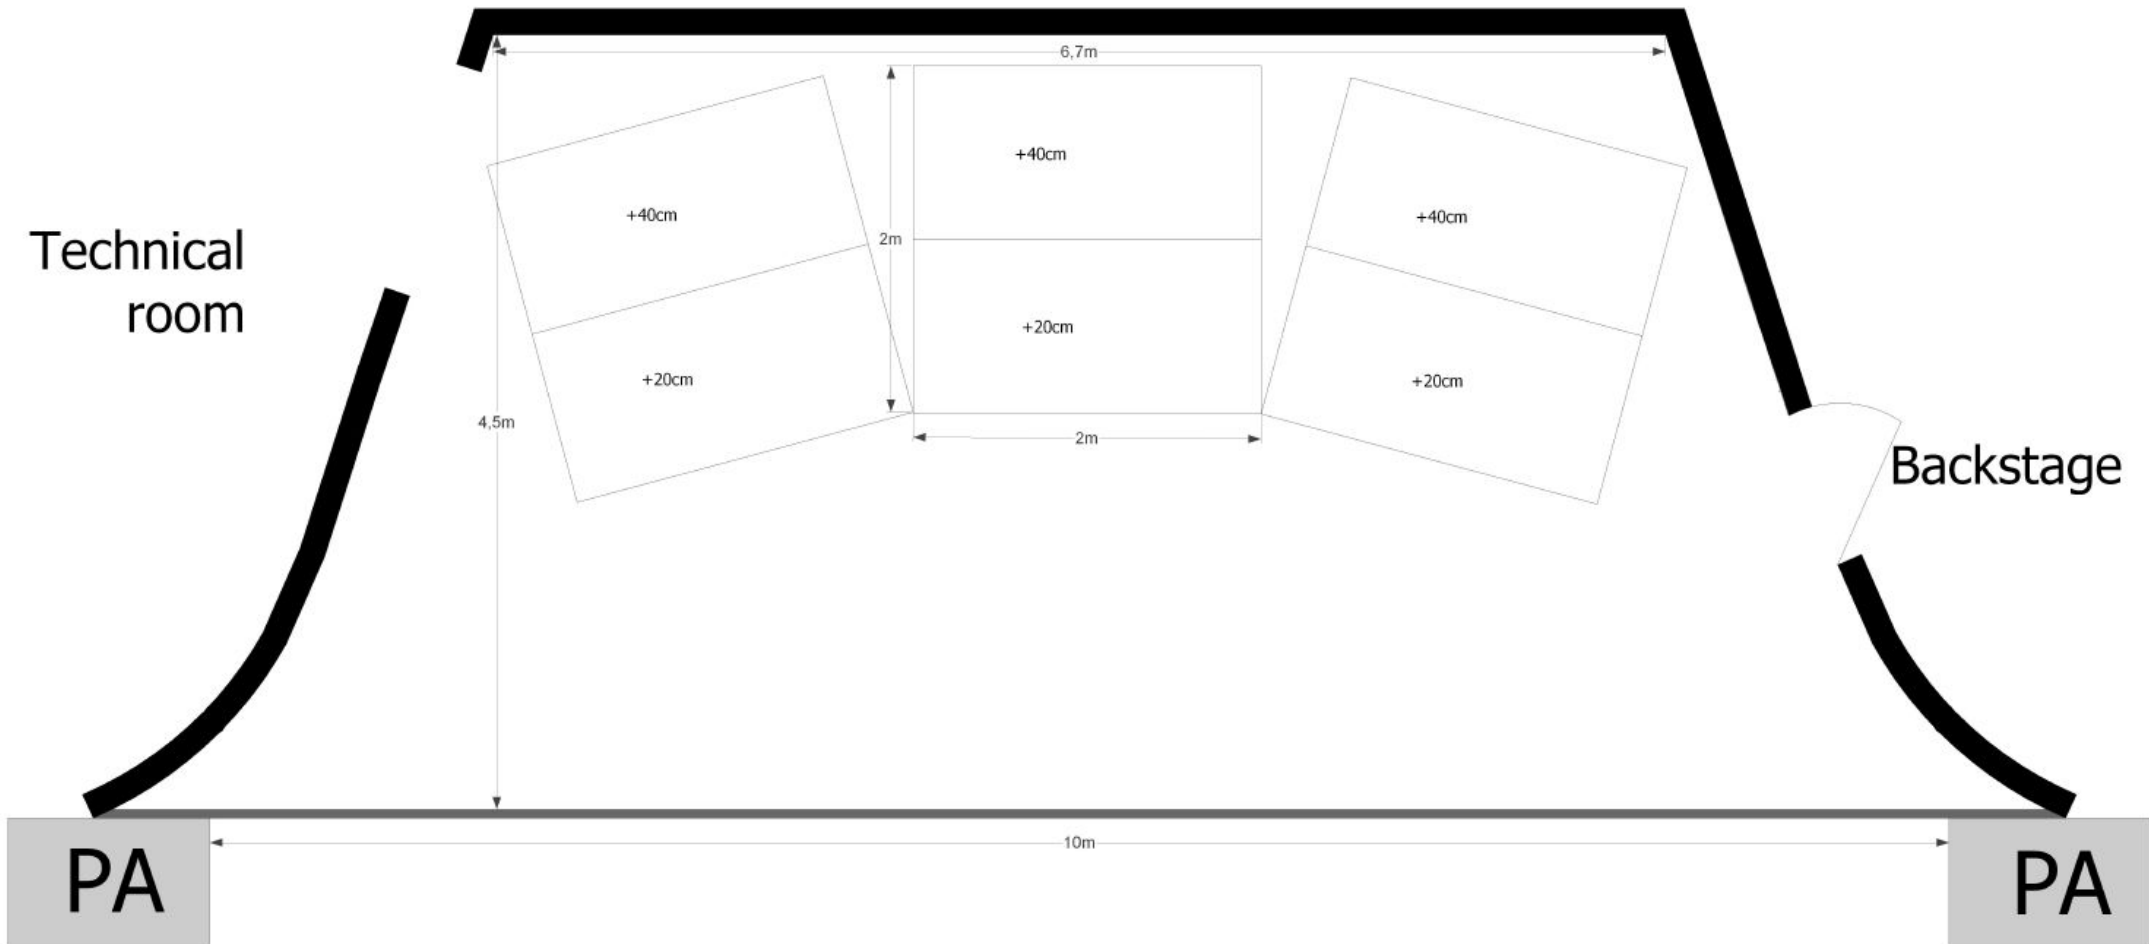

AV Specs	
	Utstyr
	Prosjektor
Type:	Barco G60-W10 DLP laser phosphor projector
Oppløsning:	1,920 x 1,200 (WUXGA)
Lysstyrke:	10,000 Lumens
Kontrastforhold:	1200: 1 sekvensiell; 6000: 1 dynamisk; Ekstrem svart: 100.000: 1
Tilkobling på projektor:	2xHDMI, DVI-D, HDBaseT, 3G-SDI, VGA
Tilkobling i venue:	VGA, HDMI
Inngangsuppløsninger:	Opptil 1.920 x 1.200 @ 60Hz
Dimensjoner:	(BxLxH) uten føtter: 484 x 529 x 195 mm / 19,06 x 20,83 x 7,68 tommer
Vekt:	Vekt uten objektiv: 22,7 kg / 50,1 lbs
	Skjerm
Skjermtype	Front projection screen
Format:	16:09
	Avstand
1,6m:	Fra scenegulvet til nedre kant av skjermen
17m:	Fra projektor til skjerm

Dimensions of a temporary stage element: 1m x 2m

Available heights: 1m (for stage extension)

0,2m (for riser)

0,4m (for riser)

Cosmopolite

Stage Plan Main Stage

Updated: Jan 2017

Temporary stage elements (20pcs) can be used as stage extension or as risers in different combinations.
Dimensions of a temporary stage element: 1m x 2m
Available heights: 1m (for stage extension)
0,2m (for riser)
0,4m (for riser)

Cosmopolite

Stage Plan Main Stage

Updated: Jan 2017

Temporary stage elements (20pcs) can be used as stage extension or as risers in different combinations.
Dimensions of a temporary stage element: 1m x 2m
Available heights: 1m (for stage extension)
0,2m (for riser)
0,4m (for riser)