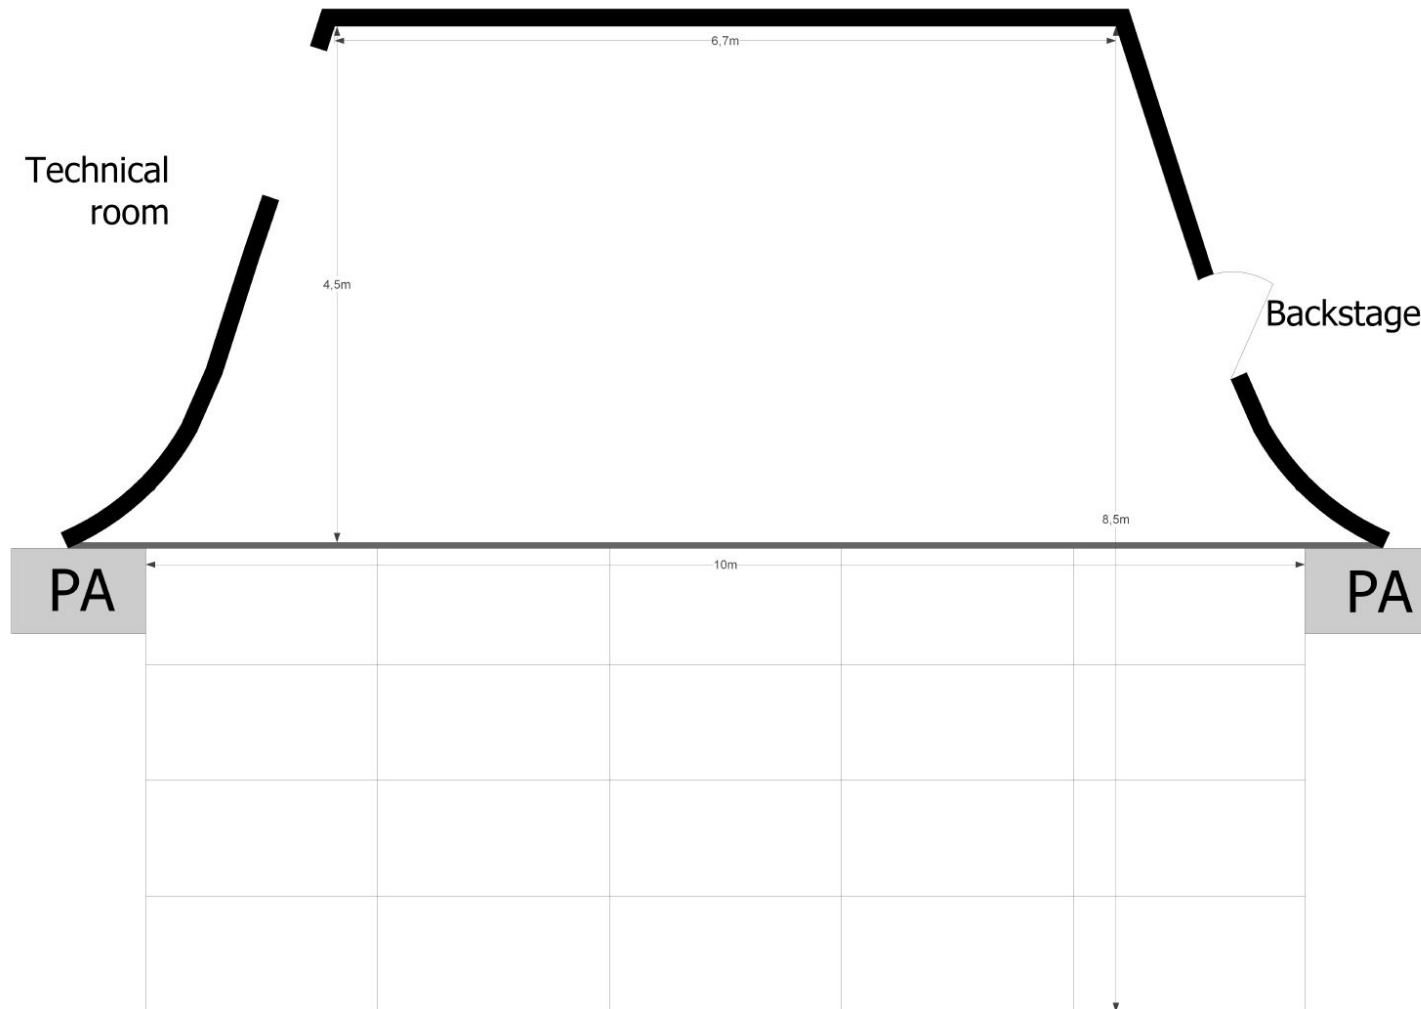

AV Specs	
	Utstyr
	Prosjektor
Type:	Barco G60-W10 DLP laser phosphor projector
Oppløsning:	1,920 x 1,200 (WUXGA)
Lysstyrke:	10,000 Lumens
Kontrastforhold:	1200: 1 sekvensiell; 6000: 1 dynamisk; Ekstrem svart: 100.000: 1
Tilkobling på projektor:	2xHDMI, DVI-D, HDBaseT, 3G-SDI, VGA
Tilkobling i venue:	VGA, HDMI
Inngangsuppløsninger:	Opptil 1.920 x 1.200 @ 60Hz
Dimensjoner:	(BxLxH) uten føtter: 484 x 529 x 195 mm / 19,06 x 20,83 x 7,68 tommer
Vekt:	Vekt uten objektiv: 22,7 kg / 50,1 lbs
	Skjerm
Skjermtype	Front projection screen
Format:	16:09
	Avstand
1,6m:	Fra scenegulvet til nedre kant av skjermen
17m:	Fra projektor til skjerm

Dimensions of a temporary stage element: 1m x 2m

Available heights: 1m (for stage extension)

0,2m (for riser)

0,4m (for riser)

Cosmopolite

Stage Plan Main Stage

Updated: Jan 2017

Temporary stage elements (20pcs) can be used as stage extension or as risers in different combinations.
Dimensions of a temporary stage element: 1m x 2m
Available heights: 1m (for stage extension)
0,2m (for riser)
0,4m (for riser)

Cosmopolite

Stage Plan Main Stage

Updated: Jan 2017

Temporary stage elements (20pcs) can be used as stage extension or as risers in different combinations.
Dimensions of a temporary stage element: 1m x 2m
Available heights: 1m (for stage extension)
0,2m (for riser)
0,4m (for riser)