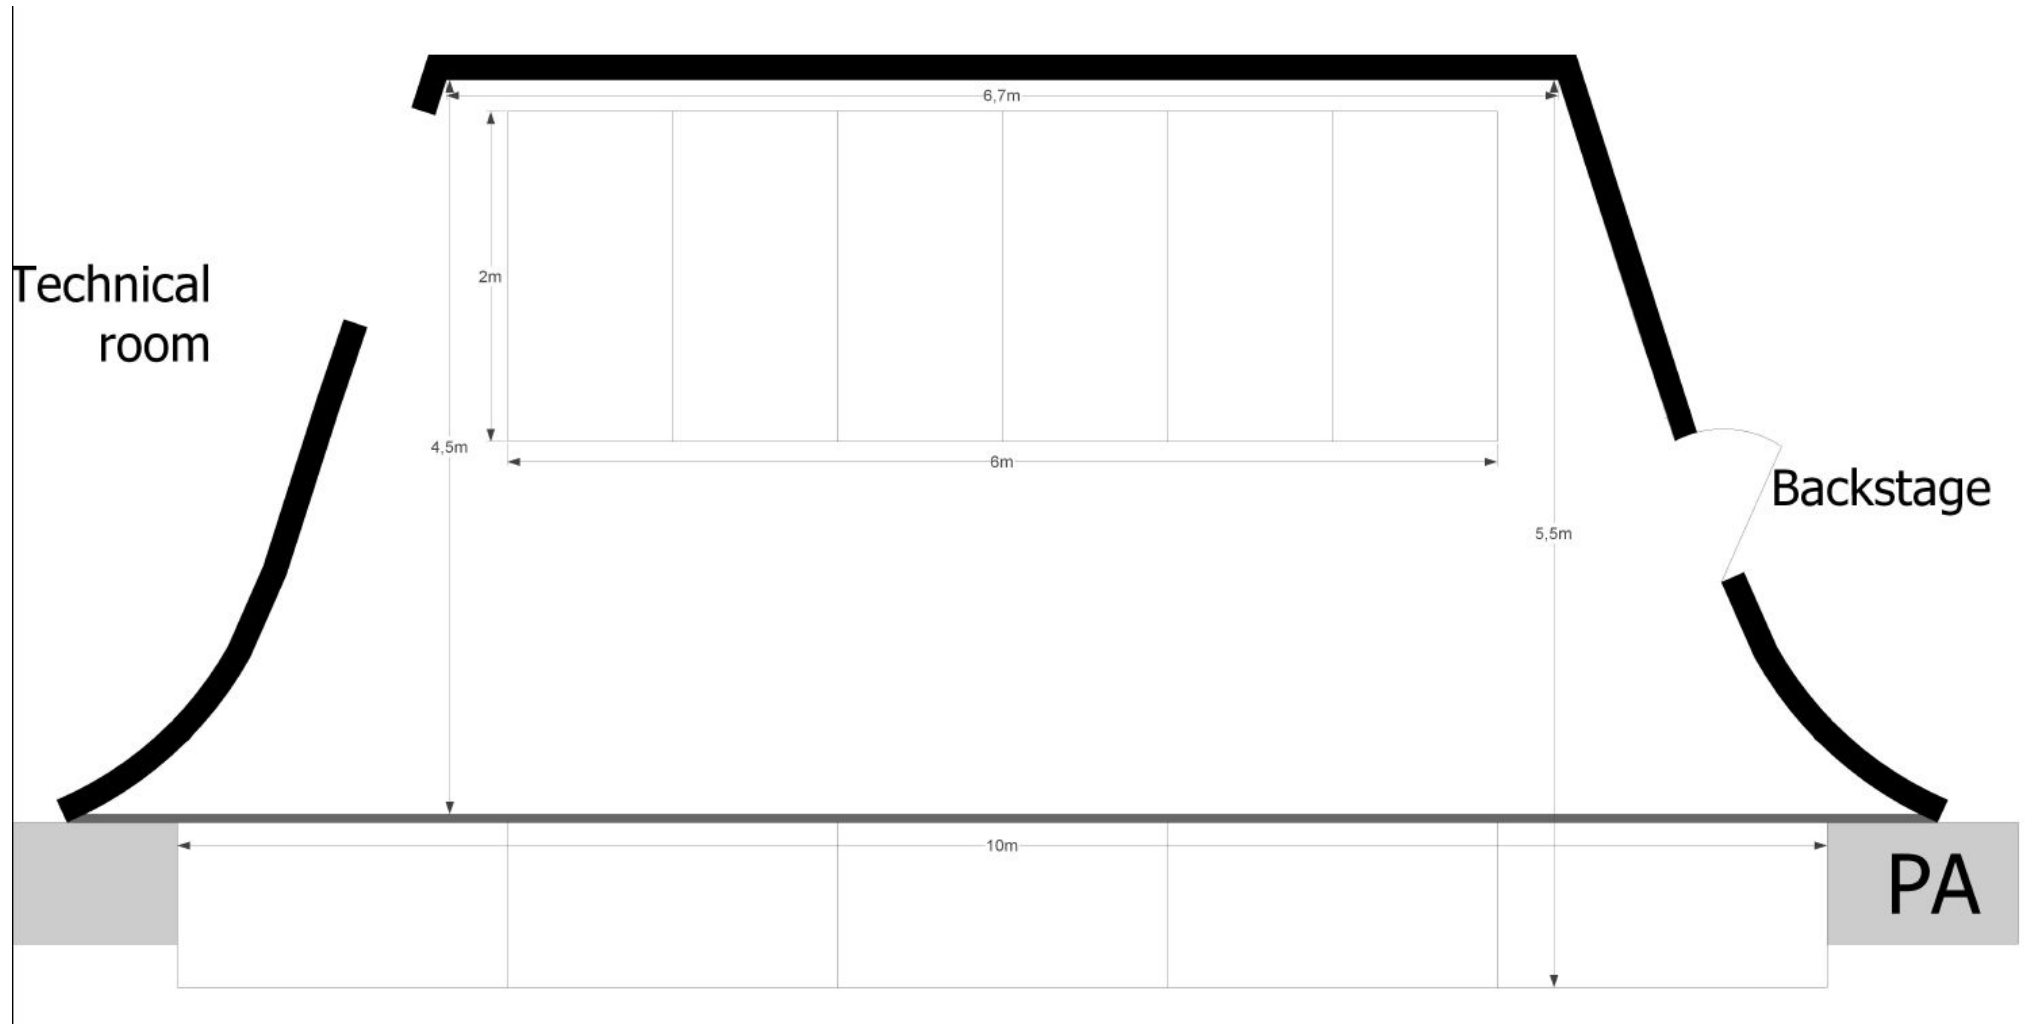

AV Specs	
	Utstyr
	Prosjektor
Type:	Barco G60-W10 DLP laser phosphor projector
Oppløsning:	1,920 x 1,200 (WUXGA)
Lysstyrke:	10,000 Lumens
Kontrastforhold:	1200: 1 sekvensiell; 6000: 1 dynamisk; Ekstrem svart: 100.000: 1
Tilkobling på projektor:	2xHDMI, DVI-D, HDBaseT, 3G-SDI, VGA
Tilkobling i venue:	VGA, HDMI
Inngangsuppløsninger:	Opptil 1.920 x 1.200 @ 60Hz
Dimensjoner:	(BxLxH) uten føtter: 484 x 529 x 195 mm / 19,06 x 20,83 x 7,68 tommer
Vekt:	Vekt uten objektiv: 22,7 kg / 50,1 lbs
	Skjerm
Skjermtype	Front projection screen
Format:	16:09
	Avstand
1,6m:	Fra scenegulvet til nedre kant av skjermen
17m:	Fra projektor til skjerm

Dimensions of a temporary stage element: 1m x 2m

Available heights: 1m (for stage extension)

0,2m (for riser)

0,4m (for riser)

Cosmopolite

Stage Plan Main Stage

Updated: Jan 2017

Temporary stage elements (20pcs) can be used as stage extension or as risers in different combinations.
Dimensions of a temporary stage element: 1m x 2m
Available heights: 1m (for stage extension)
0,2m (for riser)
0,4m (for riser)

Cosmopolite

Stage Plan Main Stage

Updated: Jan 2017

Temporary stage elements (20pcs) can be used as stage extension or as risers in different combinations.
Dimensions of a temporary stage element: 1m x 2m
Available heights: 1m (for stage extension)
0,2m (for riser)
0,4m (for riser)