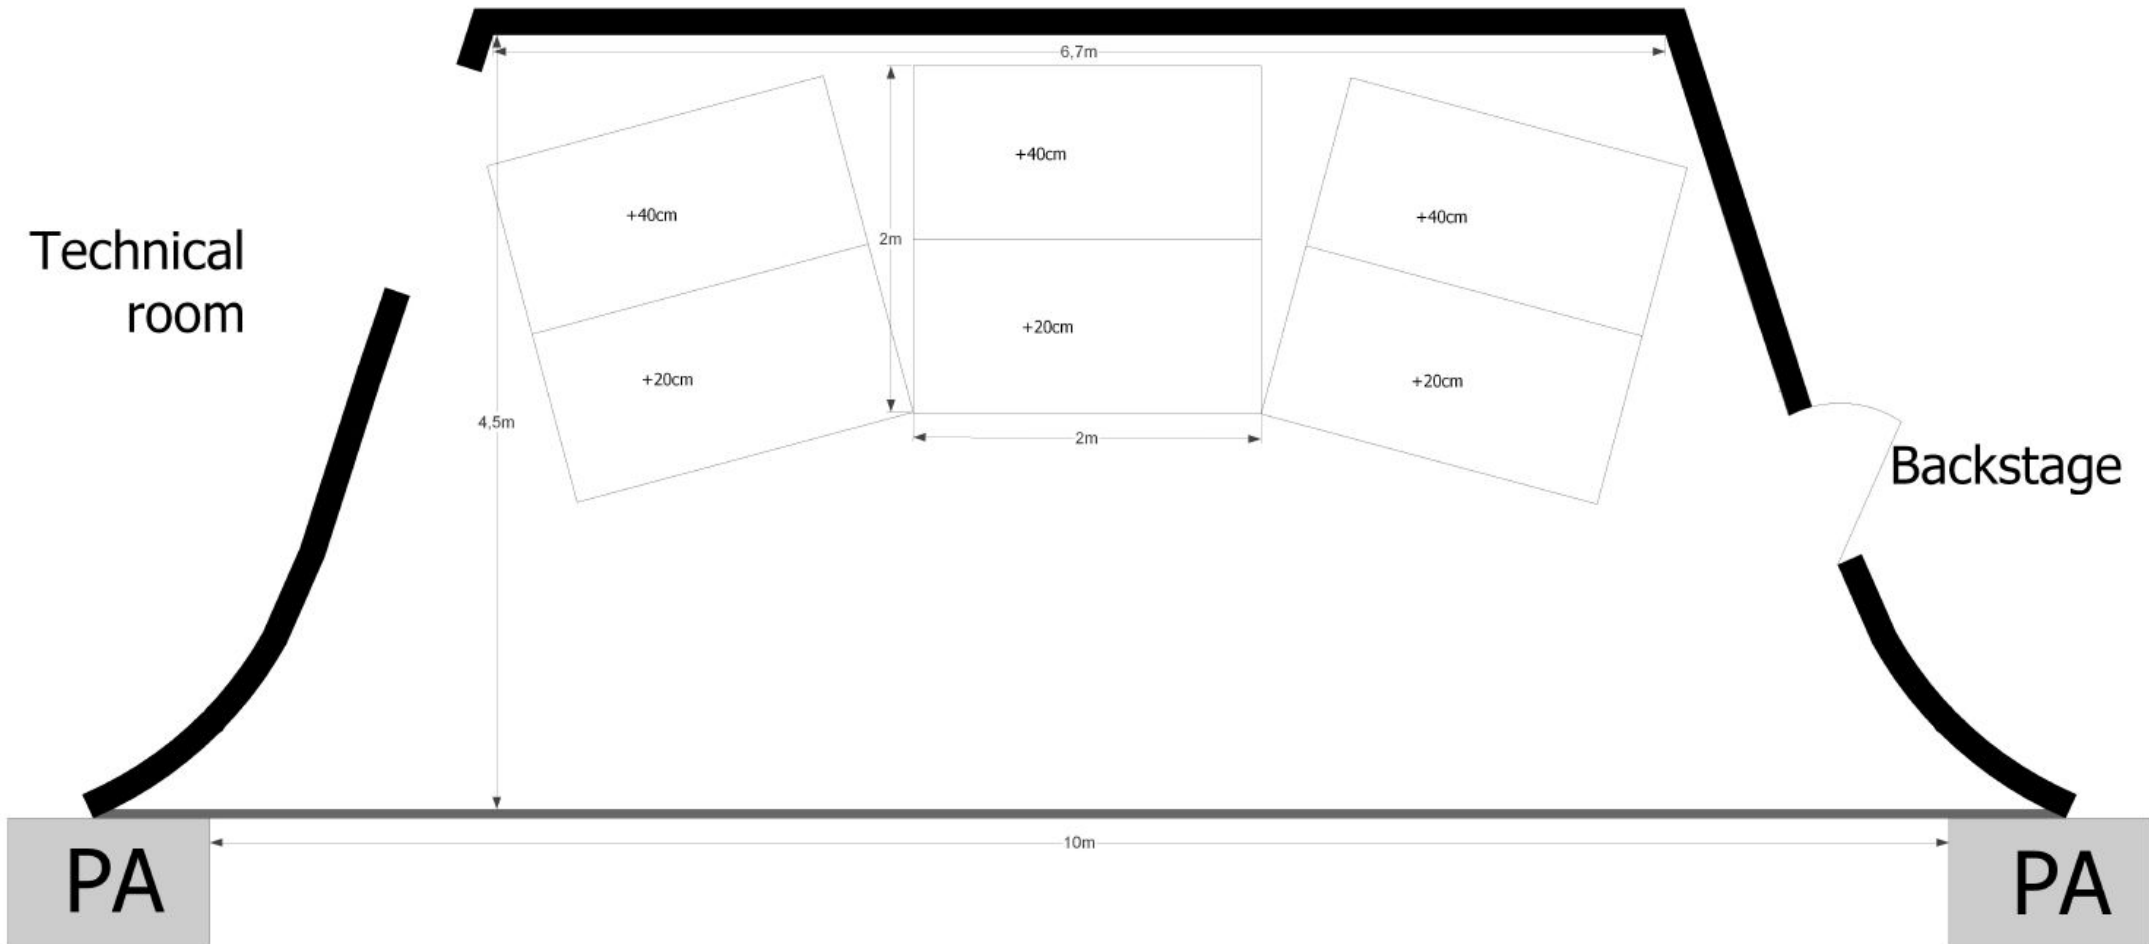

## Stage Plan Main Stage

Updated: Jan 2017

Temporary stage elements (20pcs) can be used as stage extension or as risers in different combinations.  
Dimensions of a temporary stage element: 1m x 2m  
Available heights: 1m (for stage extension)  
0,2m (for riser)  
0,4m (for riser)