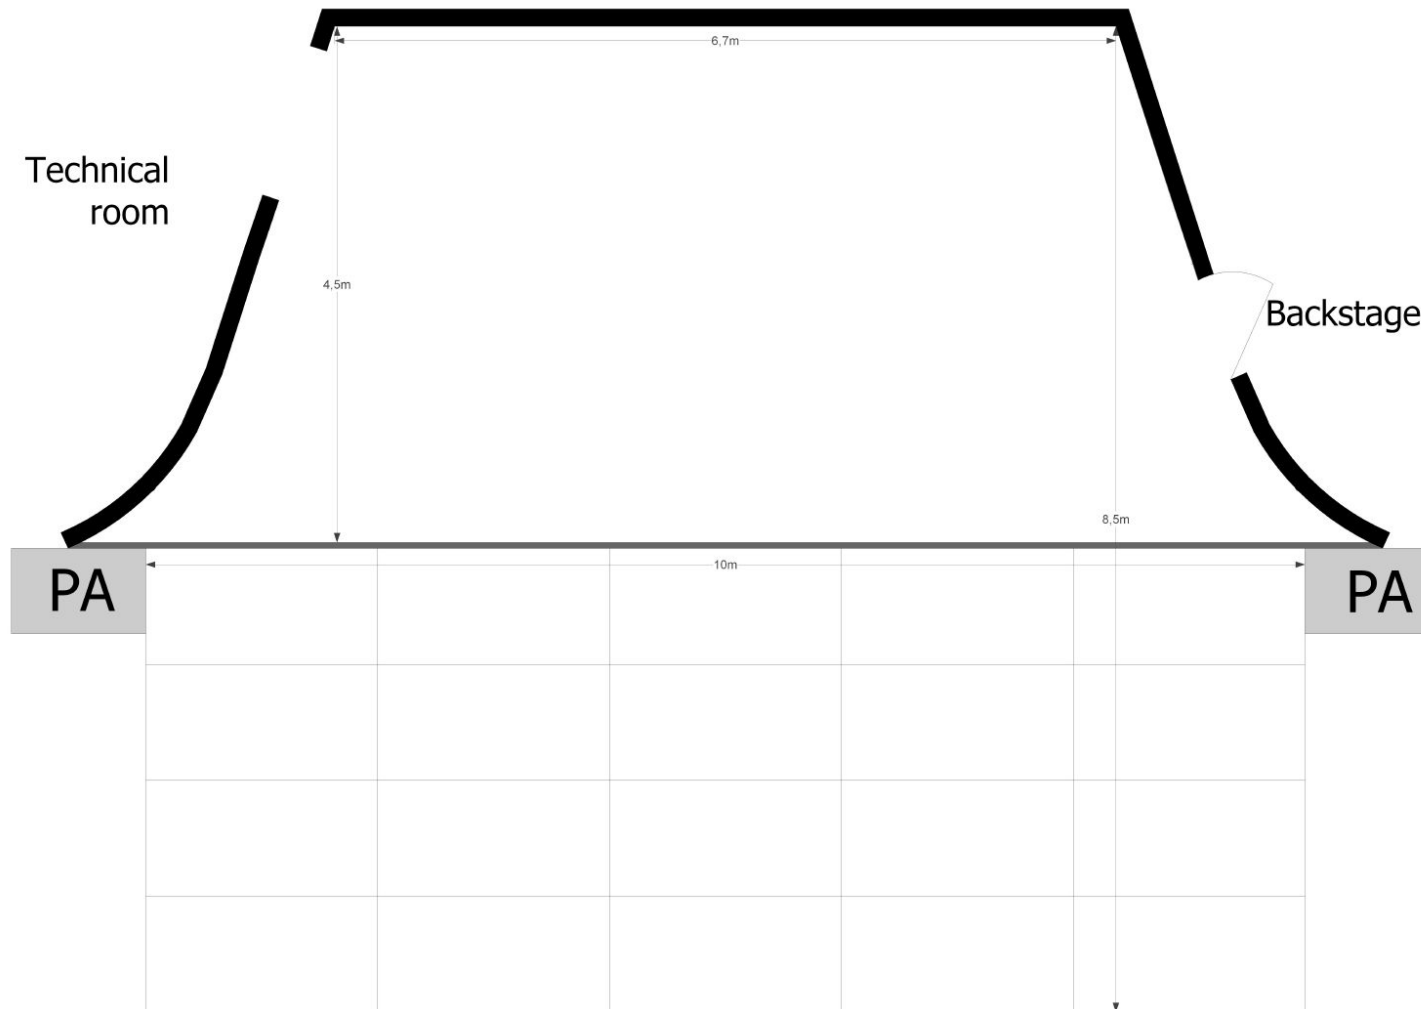

Cosmopolite

Stage Plan Main Stage

Updated: Jan 2017

Temporary stage elements (20pcs) can be used as stage extension or as risers in different combinations.
Dimensions of a temporary stage element: 1m x 2m
Available heights: 1m (for stage extension)
0,2m (for riser)
0,4m (for riser)