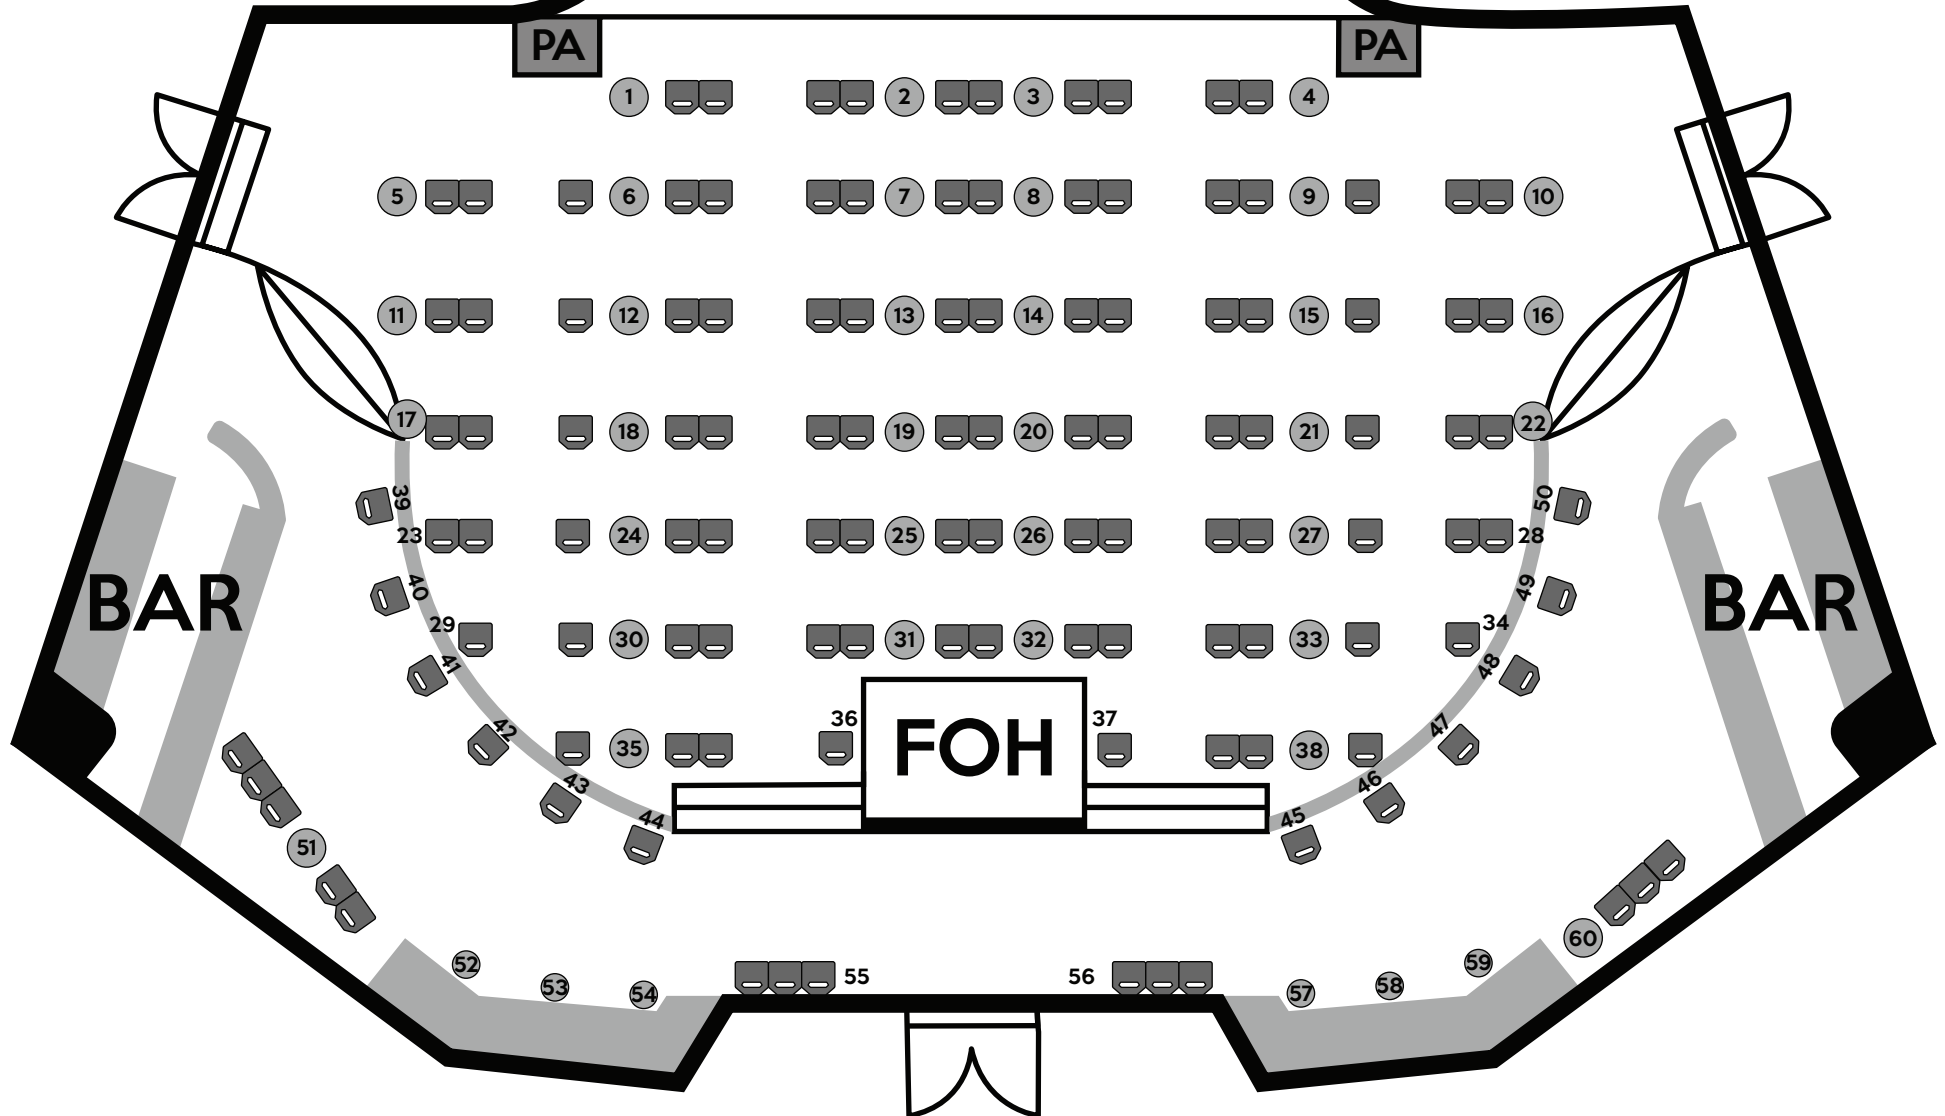

Cosmopolite

Stage

Sketch nr: Smittevern

Seats: 132

Parket: 96

Bar area: 36

Cosmopolite

Sketch nr: Smittevern galleri
Seats: 102

Stage