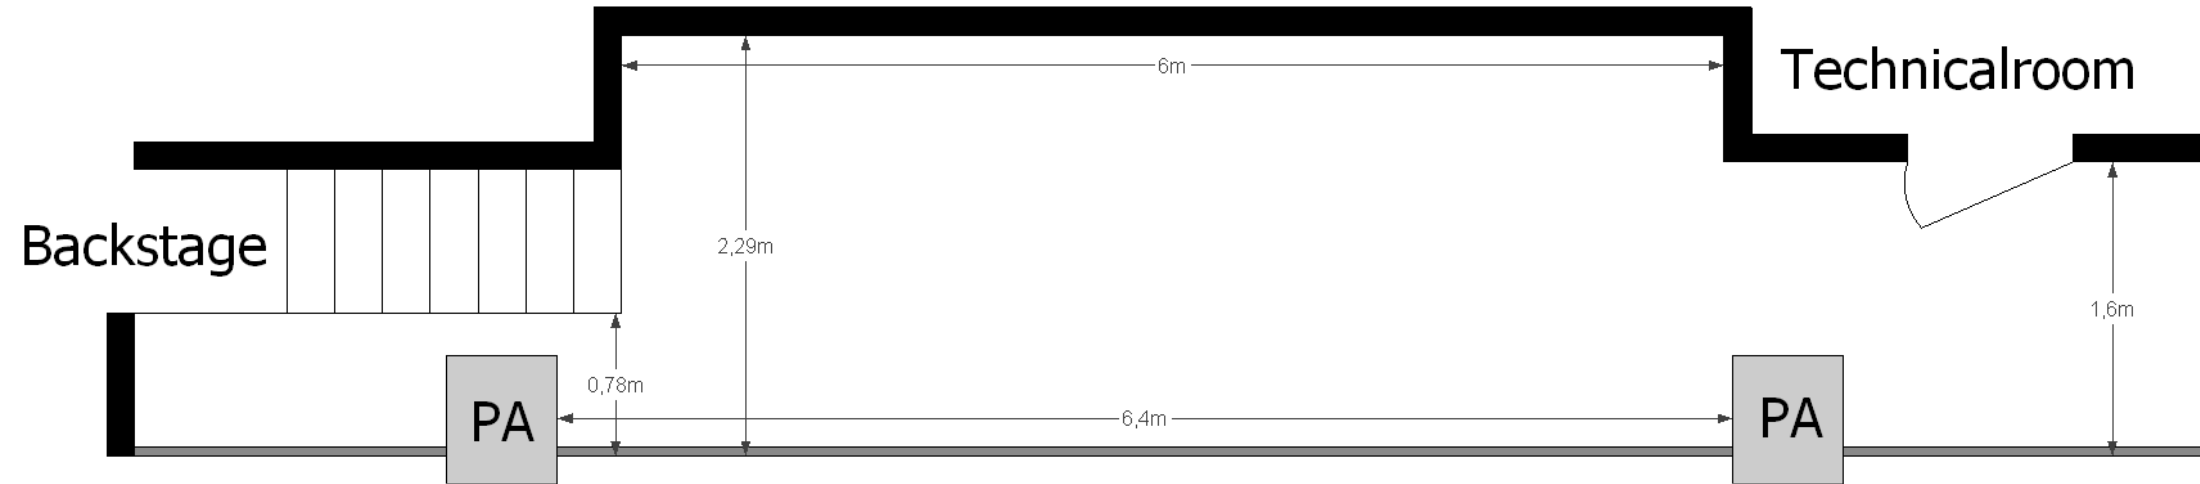

Cosmopolite

Stage Plan Small Stage(Belleville)

Updated: Sept 2015

Cosmopolite

Stage Plan Small Stage(Belleville)

Updated: Sept 2015

Temporary stage elements (6pcs) can be used as stage extension or as risers in different combinations.

Dimensions:

- 1m x 2m x 0,97m (Stage extension)
- 1m x 2m x 0,40m (Riser)
- 1m x 2m x 0,20m (Riser)

Cosmopolite

Stage Plan Small Stage(Belleville)

Updated: Sept 2015

Temporary stage elements (6pcs) can be used as stage extension or as risers in different combinations.

Dimensions:

- 1m x 2m x 0,97m (Stage extension)
- 1m x 2m x 0,40m (Riser)
- 1m x 2m x 0.20m (Riser)