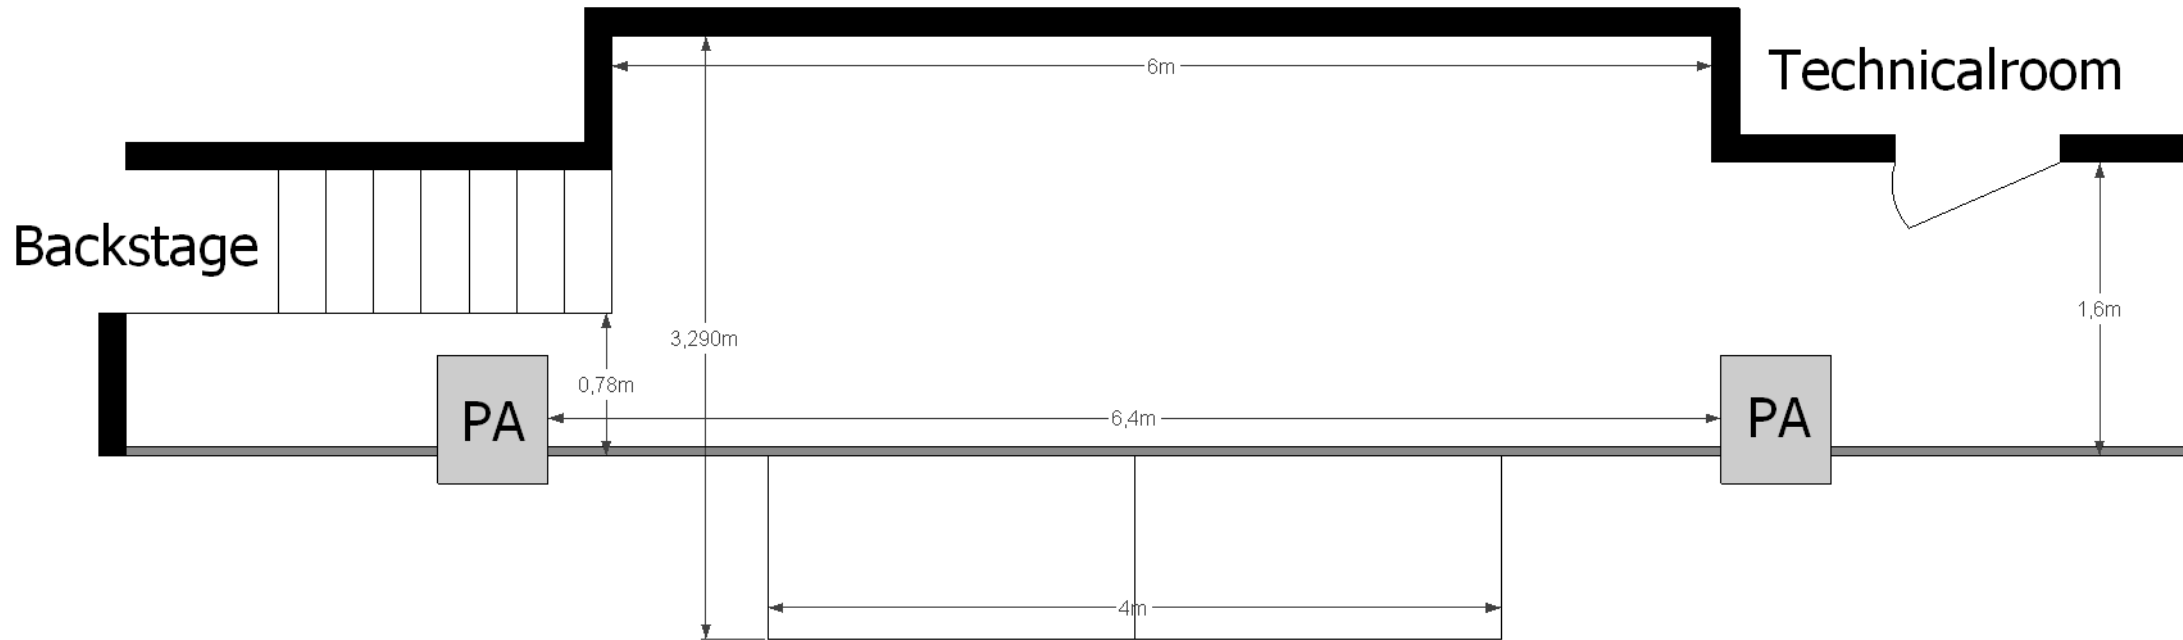

Cosmopolite

Stage Plan Small Stage(Belleville)

Updated: Sept 2015

Cosmopolite

Stage Plan Small Stage(Belleville)

Updated: Sept 2015

Temporary stage elements (6pcs) can be used as stage extension or as risers in different combinations.

Dimensions:

- 1m x 2m x 0,97m (Stage extension)
- 1m x 2m x 0,40m (Riser)
- 1m x 2m x 0,20m (Riser)

Cosmopolite

Stage Plan Small Stage(Belleville)

Updated: Sept 2015

Temporary stage elements (6pcs) can be used as stage extension or as risers in different combinations.

Dimensions:

- 1m x 2m x 0,97m (Stage extension)
- 1m x 2m x 0,40m (Riser)
- 1m x 2m x 0.20m (Riser)