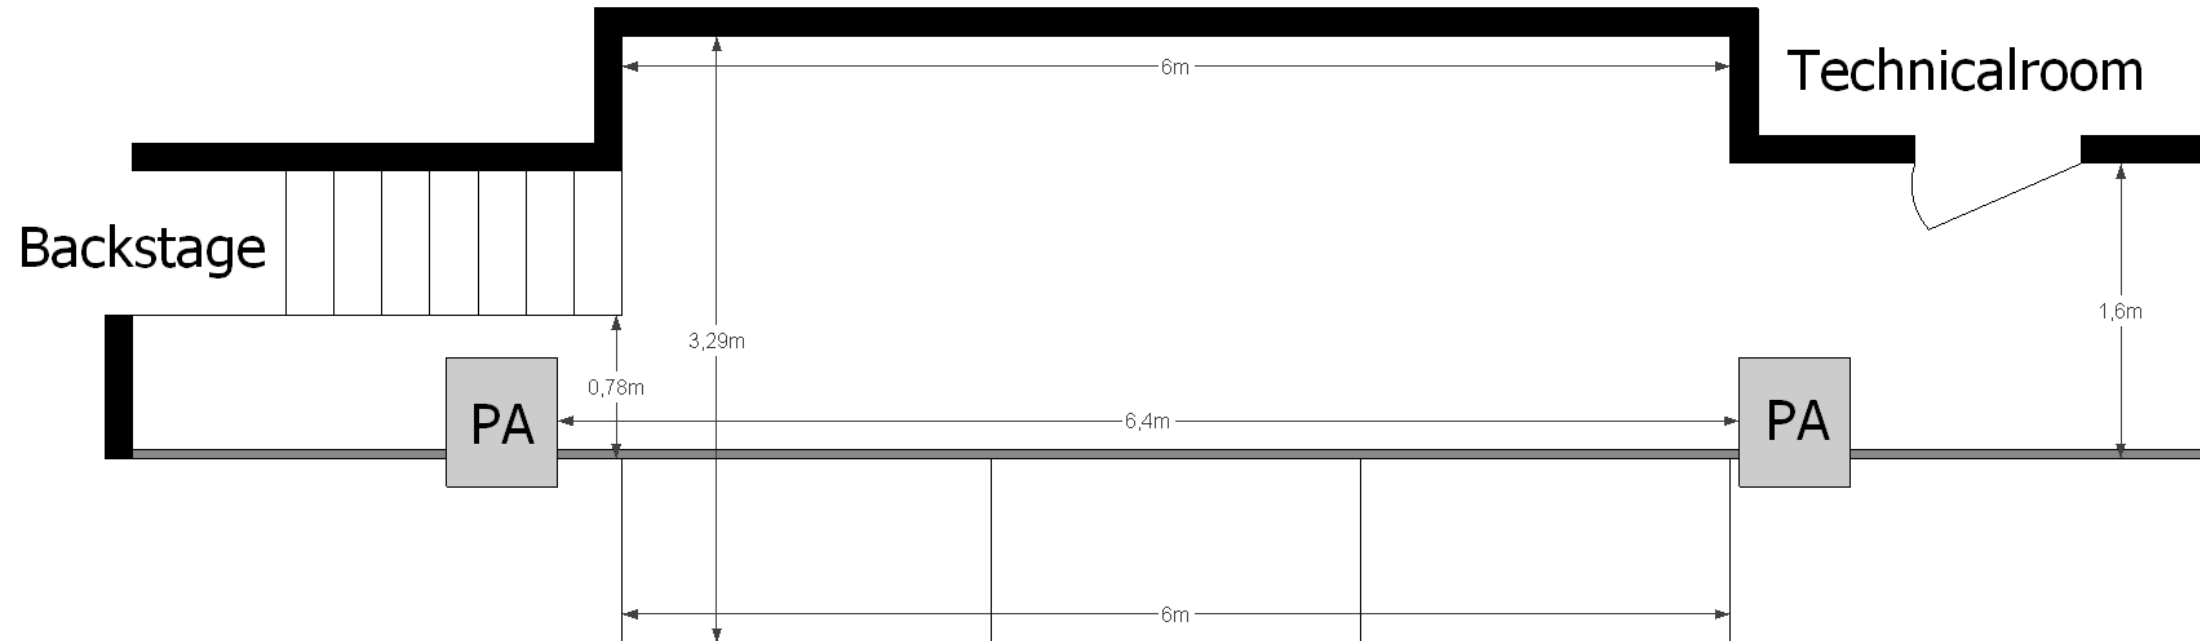

Cosmopolite

Stage Plan Small Stage(Belleville)

Updated: Sept 2015

Cosmopolite

Stage Plan Small Stage(Belleville)

Updated: Sept 2015

Temporary stage elements (6pcs) can be used as stage extension or as risers in different combinations.

Dimensions:

- 1m x 2m x 0,97m (Stage extension)
- 1m x 2m x 0,40m (Riser)
- 1m x 2m x 0,20m (Riser)

Cosmopolite

Stage Plan Small Stage(Belleville)

Updated: Sept 2015

Temporary stage elements (6pcs) can be used as stage extension or as risers in different combinations.

Dimensions:

- 1m x 2m x 0,97m (Stage extension)
- 1m x 2m x 0,40m (Riser)
- 1m x 2m x 0.20m (Riser)