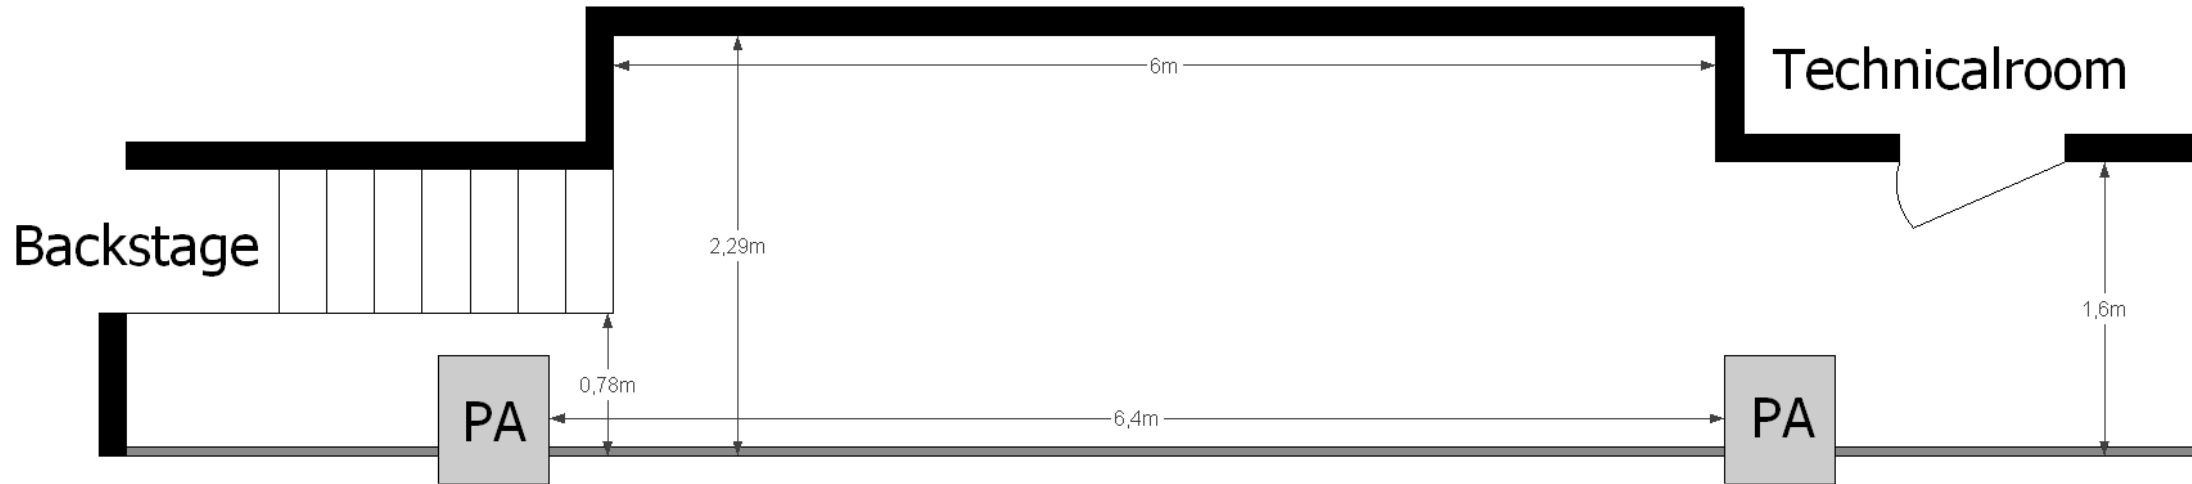

Cosmopolite

Stage Plan Small Stage (Belleville)

Updated: Sept 2015

Cosmopolite

Stage Plan Small Stage (Belleville)

Updated: Sept 2015

Temporary stage elements (6pcs) can be used as stage extension or as risers in different combinations.

Dimensions:

- 1m x 2m x 0,97m (Stage extension)
- 1m x 2m x 0,40m (Riser)
- 1m x 2m x 0.20m (Riser)

Cosmopolite

Stage Plan Small Stage (Belleville)

Updated: Sept 2015

Temporary stage elements (6pcs) can be used as stage extension or as risers in different combinations.

Dimensions:

- 1m x 2m x 0,97m (Stage extension)
- 1m x 2m x 0,40m (Riser)
- 1m x 2m x 0,20m (Riser)