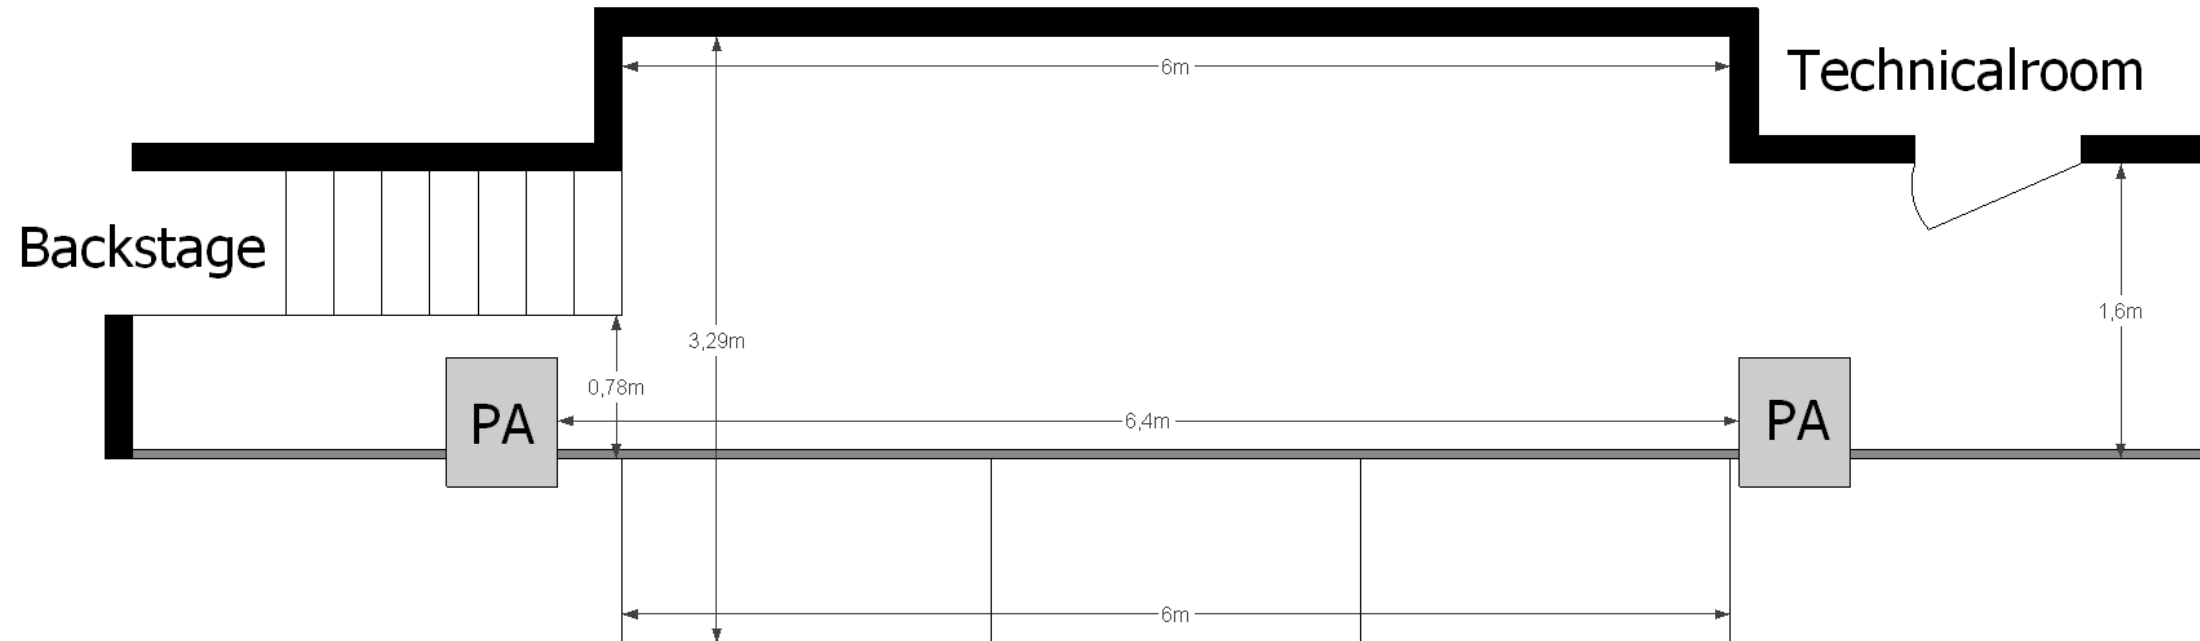

Cosmopolite

Stage Plan Small Stage (Belleville)

Updated: Sept 2015

Cosmopolite

Stage Plan Small Stage (Belleville)

Updated: Sept 2015

Temporary stage elements (6pcs) can be used as stage extension or as risers in different combinations.

Dimensions:

- 1m x 2m x 0,97m (Stage extension)
- 1m x 2m x 0,40m (Riser)
- 1m x 2m x 0.20m (Riser)

Cosmopolite

Stage Plan Small Stage (Belleville)

Updated: Sept 2015

Temporary stage elements (6pcs) can be used as stage extension or as risers in different combinations.

Dimensions:

- 1m x 2m x 0,97m (Stage extension)
- 1m x 2m x 0,40m (Riser)
- 1m x 2m x 0,20m (Riser)