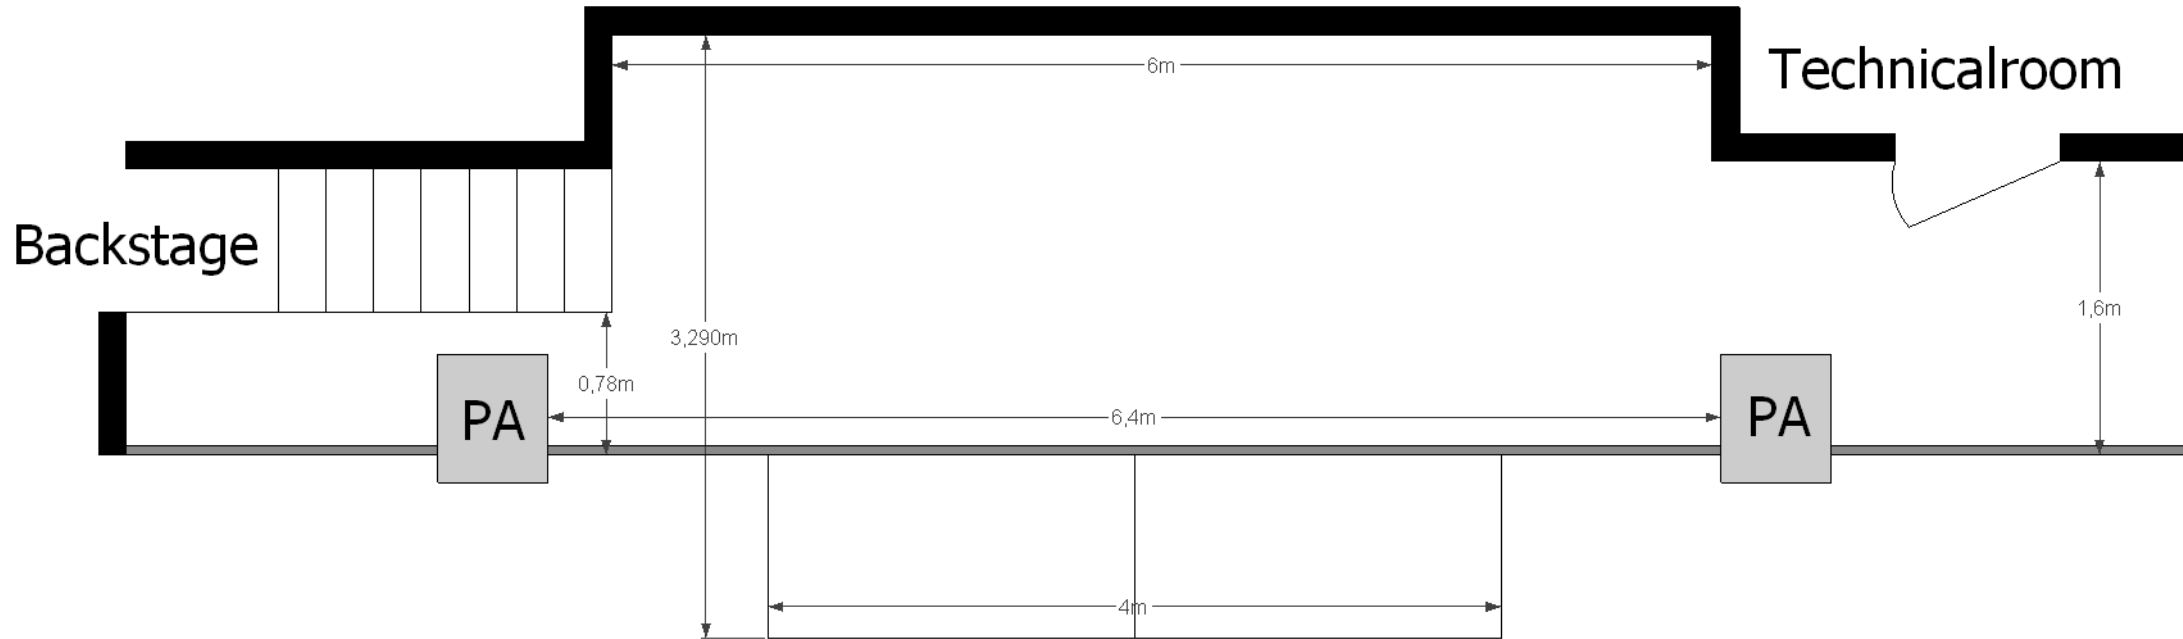

Cosmopolite

Stage Plan Small Stage (Belleville)

Updated: Sept 2015

Cosmopolite

Stage Plan Small Stage (Belleville)

Updated: Sept 2015

Temporary stage elements (6pcs) can be used as stage extension or as risers in different combinations.

Dimensions:

- 1m x 2m x 0,97m (Stage extension)
- 1m x 2m x 0,40m (Riser)
- 1m x 2m x 0.20m (Riser)

Cosmopolite

Stage Plan Small Stage (Belleville)

Updated: Sept 2015

Temporary stage elements (6pcs) can be used as stage extension or as risers in different combinations.

Dimensions:

- 1m x 2m x 0,97m (Stage extension)
- 1m x 2m x 0,40m (Riser)
- 1m x 2m x 0,20m (Riser)